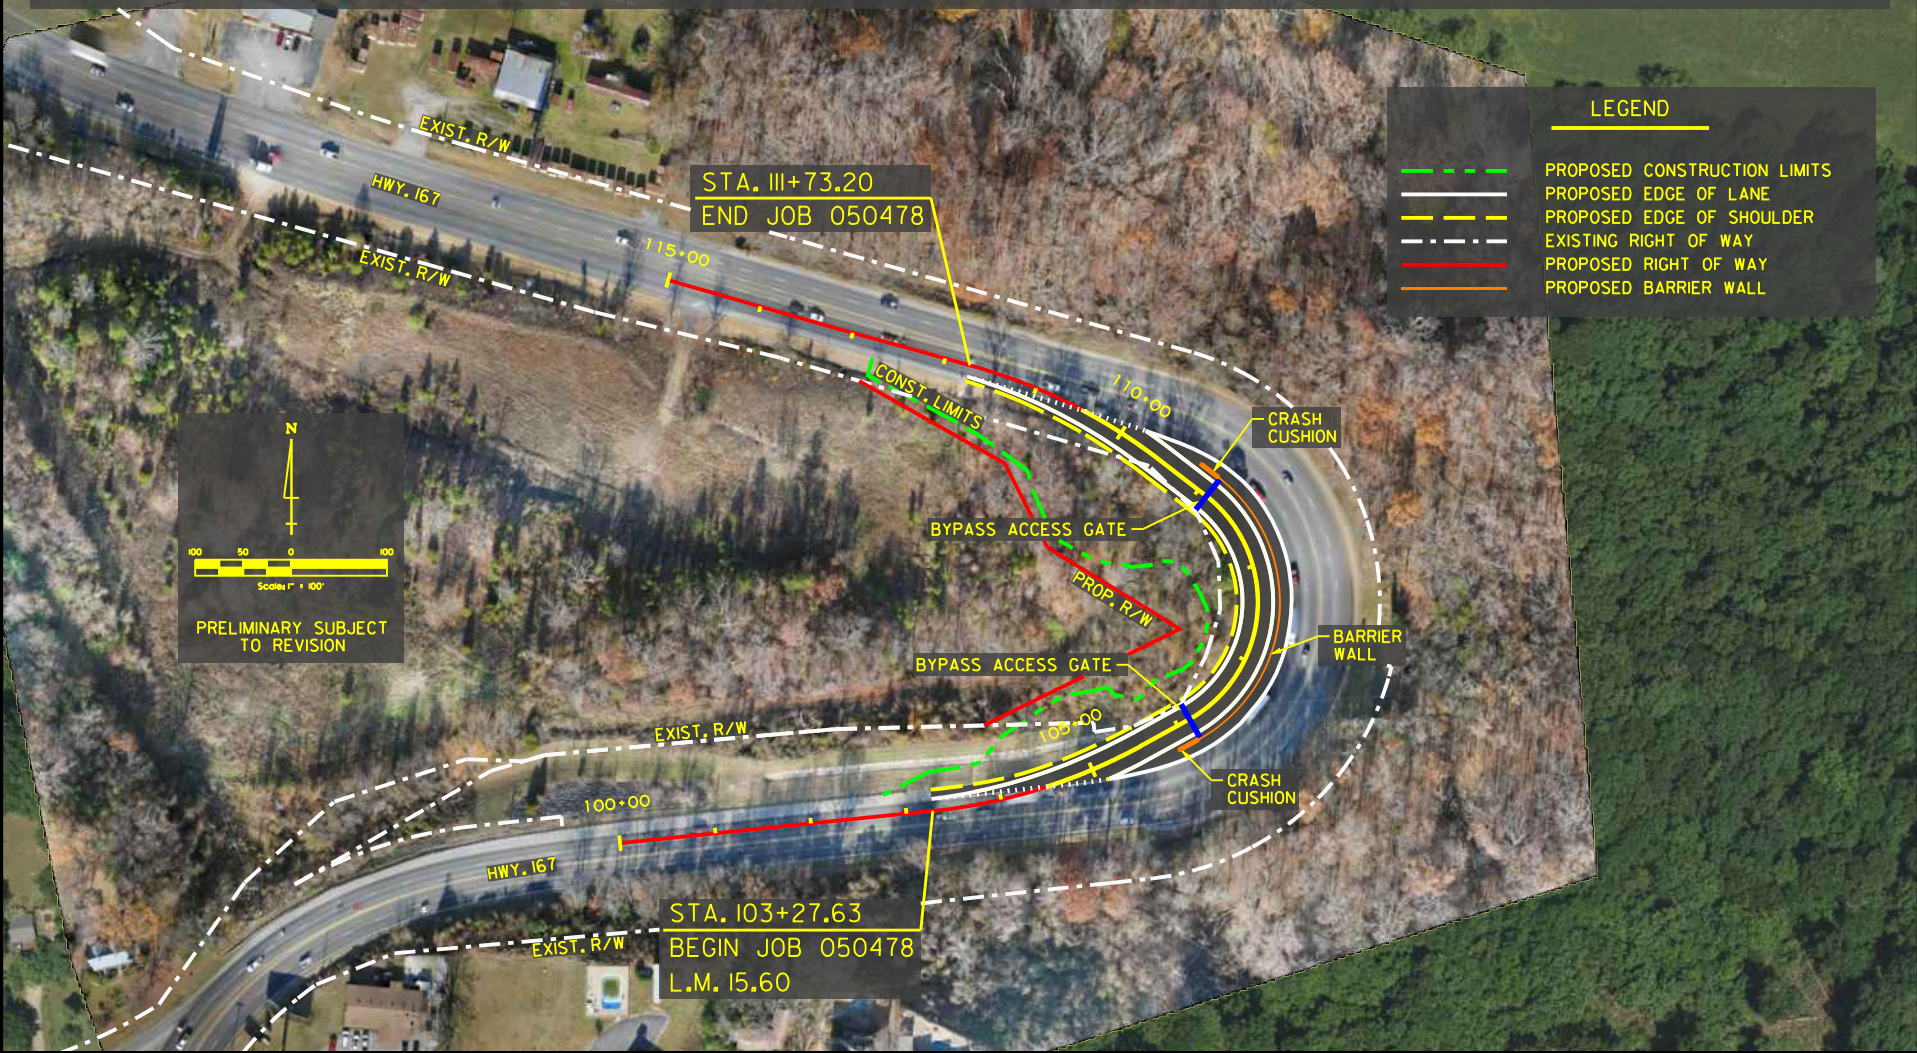

# JOB 050478

# HWY. 167 EMERGENCY ROUTE (RAMSEY MOUNTAIN) (S)

HWY. 167 SUPERELEVATED NOTCH & WIDEN SECTION