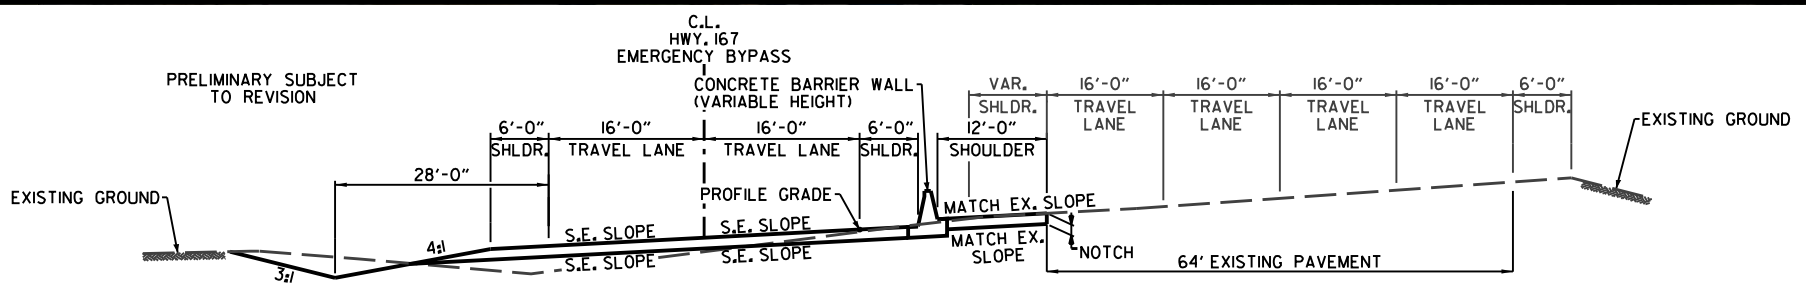

# HWY. 167 EMERGENCY ROUTE (RAMSEY MOUNTAIN) (S)

HWY. 167 SUPERELEVATED NOTCH & WIDEN SECTION