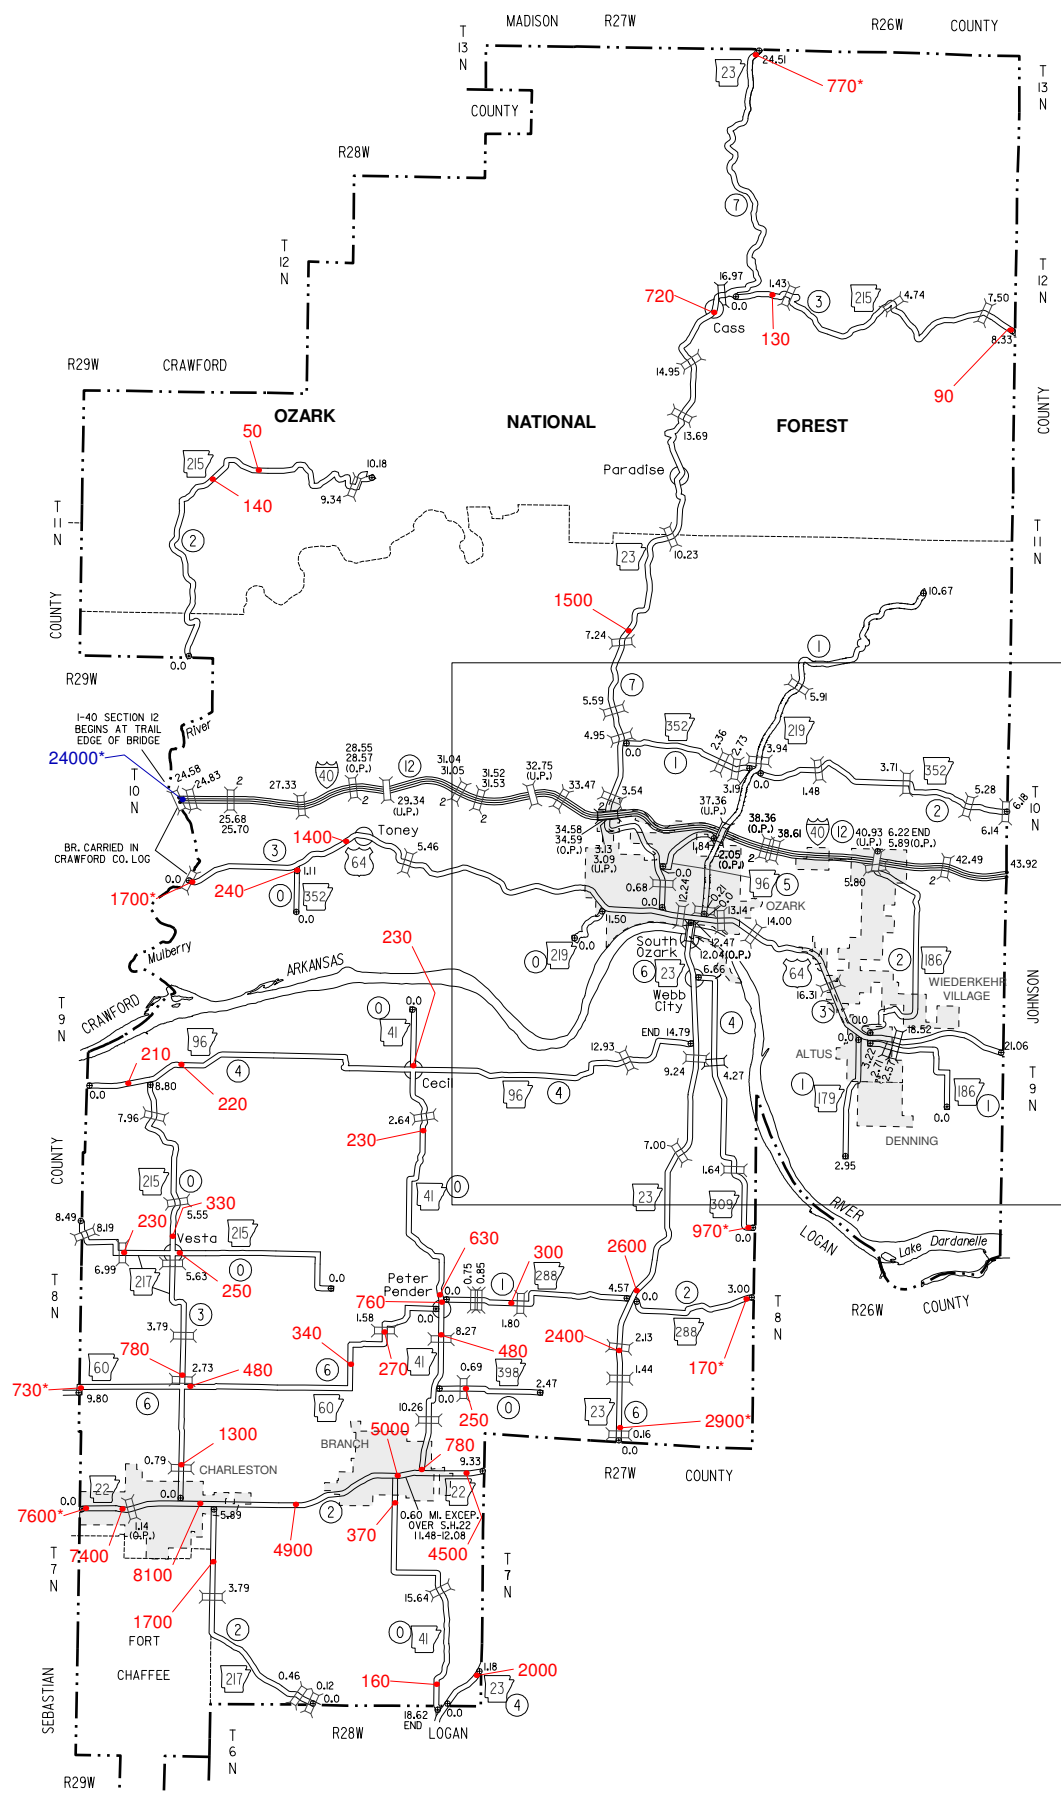

PREPARED BY AHTD/SR/TS 4-1-2015

DISTRICT 4  
COUNTY MAP PRODUCED BY  
COMPUTER ASSISTED CARTOGRAPHY

LEGEND  
\* = COUNT MADE IN ADJOINING COUNTY

2014 ANNUAL AVERAGE  
2013 ANNUAL AVERAGE  
DAILY TRAFFIC ESTIMATES  
STATE HIGHWAY  
ROUTE AND SECTION MAP  
FRANKLIN COUNTY  
ARKANSAS

SHOWING  
BRIDGE LOG NUMBERS  
05-29-2012