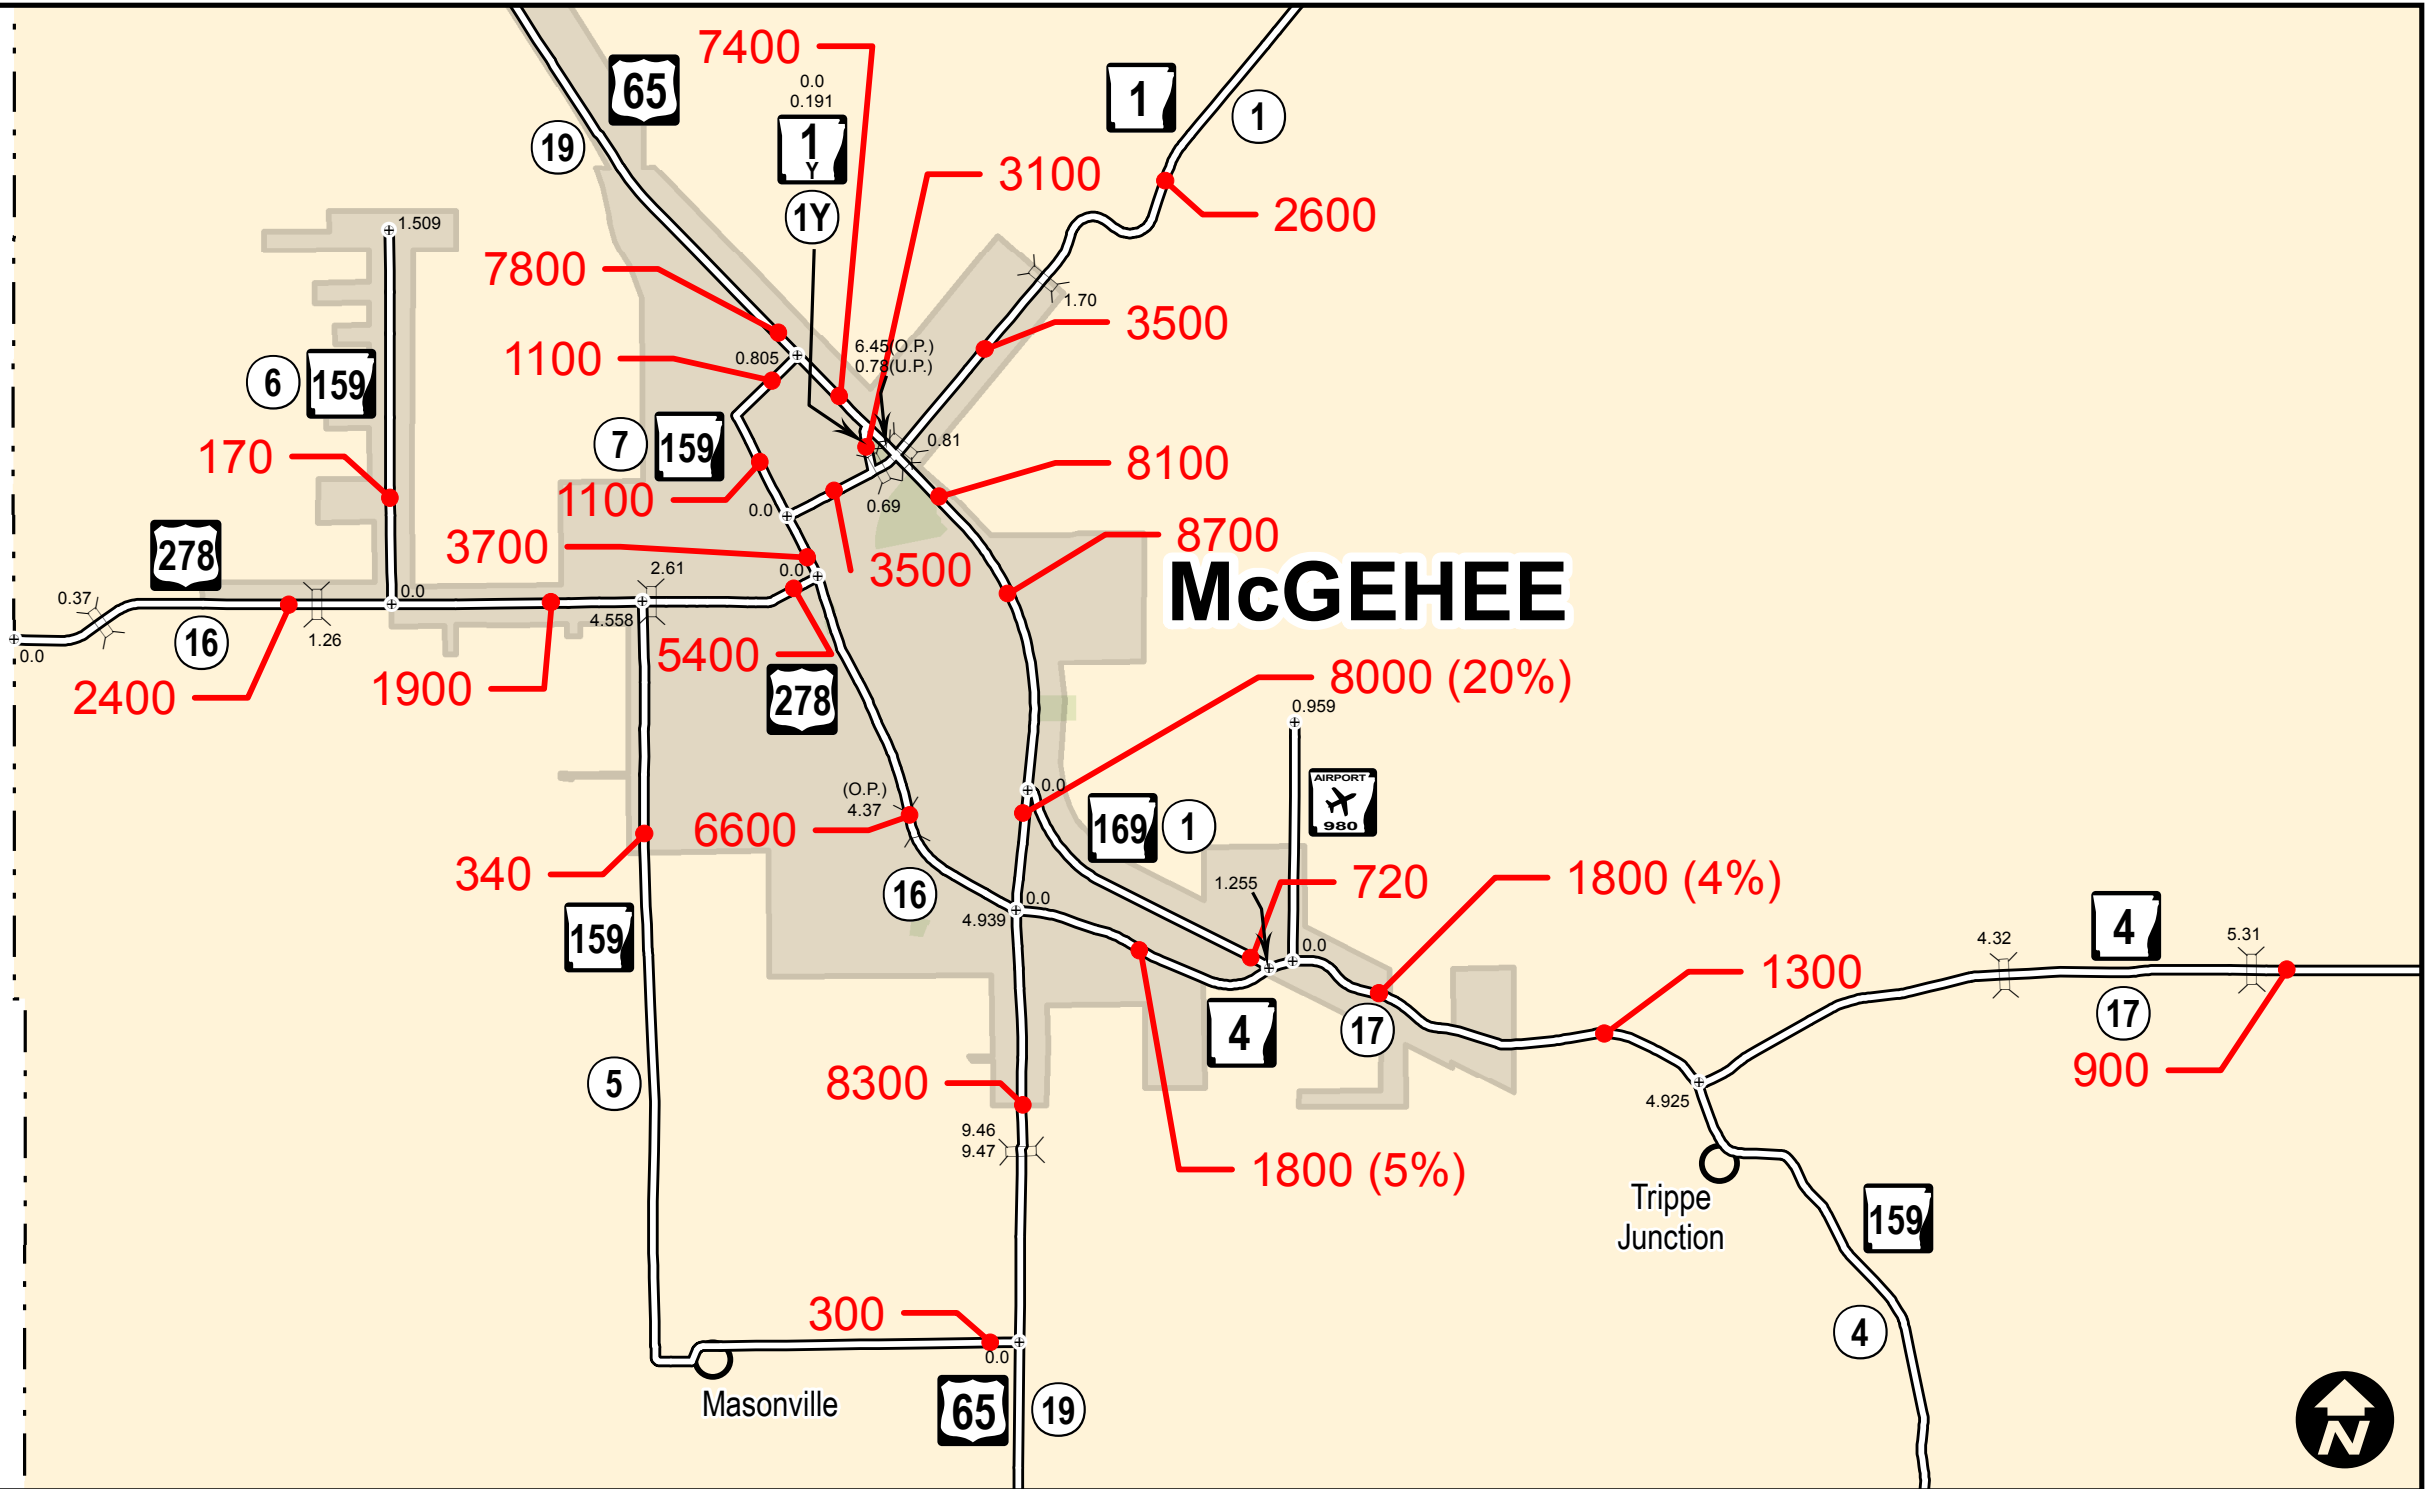

COUNTY

DREW

T 12 S

T 13 S

2018 ANNUAL AVERAGE (TRUCK %)  
 2017 ANNUAL AVERAGE (TRUCK %)  
 DAILY TRAFFIC ESTIMATES

DESHA COUNTY 21A