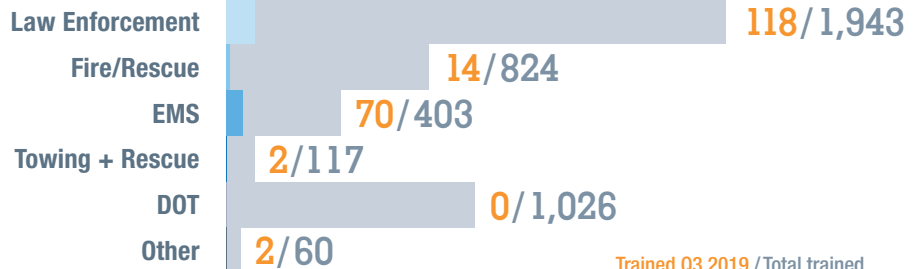

# 206

Responders  
Trained in TIM<sup>1</sup>

Trained Q3 2019 / Total trained  
Total trained to date: 4,373