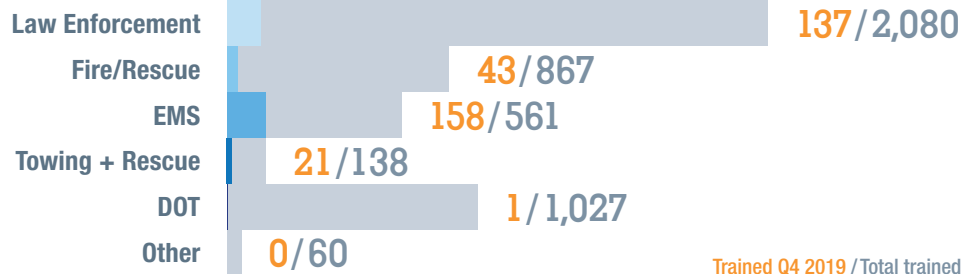

2019 Q4 Statistics

360

Responders
Trained in TIM¹

Trained Q4 2019 / Total trained
Total trained to date: 4,733

43

(MINUTES)

Median Duration
of Lane Blockage²

1,151

Crashes Managed
on Highways²

Secondary Crashes³

¹ Reported through National TIM Responder Training Program, 10/7/19 to 12/30/19

² Accidents resulting in highway lane closures reported through ACTIS; note that other agencies such as Arkansas State Police are now reporting incidents directly to ACTIS