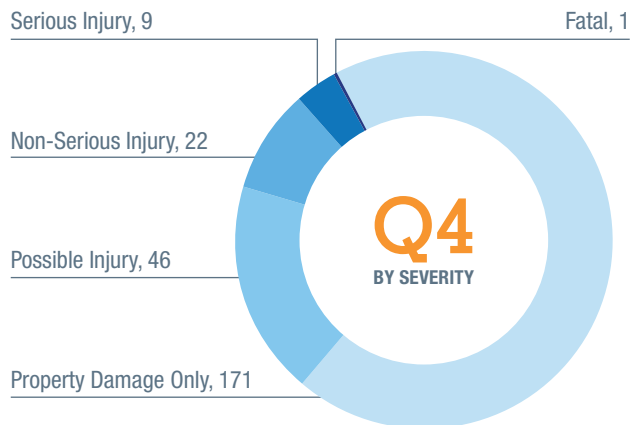

2019 Q4 Statistics

360

Responders
Trained in TIM¹

Trained Q4 2019 / Total trained
Total trained to date: 4,733

43

(MINUTES)

Median Duration
of Lane Blockage²

1,151

Crashes Managed
on Highways²

Secondary Crashes³

¹ Reported through National TIM Responder Training Program, 10/7/19 to 12/30/19

² Accidents resulting in highway lane closures reported through ACTIS; note that other agencies such as Arkansas State Police are now reporting incidents directly to ACTIS