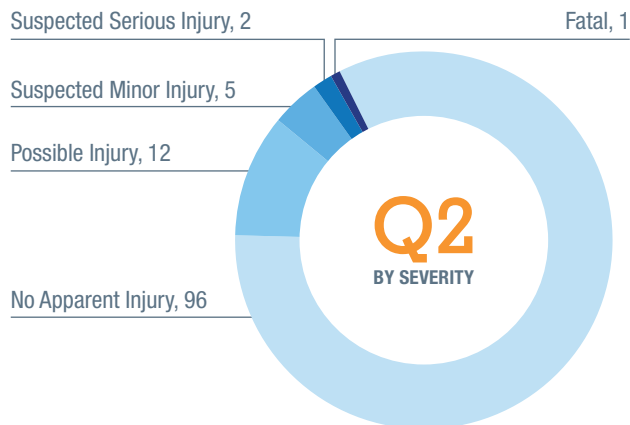

2020 Q2 Statistics

177

Responders
Trained in TIM¹

Trained Q2 2020 / Total trained
Total trained to date: 5,870

47

(MINUTES)

Median Duration
of Lane Blockage²

760

Crashes Managed
on Highways²

Secondary Crashes³

¹ Reported through National TIM Responder Training Program, 4/7/20 to 6/16/20

² Accidents resulting in highway lane closures reported through ACTIS; note that other agencies such as Arkansas State Police are now reporting incidents directly to ACTIS