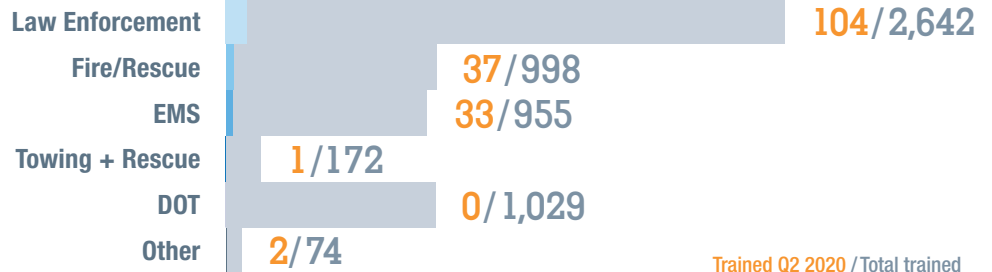

2020 Q2 Statistics

177

Responders
Trained in TIM¹

Trained Q2 2020 / Total trained
Total trained to date: 5,870

47

(MINUTES)

Median Duration
of Lane Blockage²

760

Crashes Managed
on Highways²

Secondary Crashes³

¹ Reported through National TIM Responder Training Program, 4/7/20 to 6/16/20

² Accidents resulting in highway lane closures reported through ACTIS; note that other agencies such as Arkansas State Police are now reporting incidents directly to ACTIS