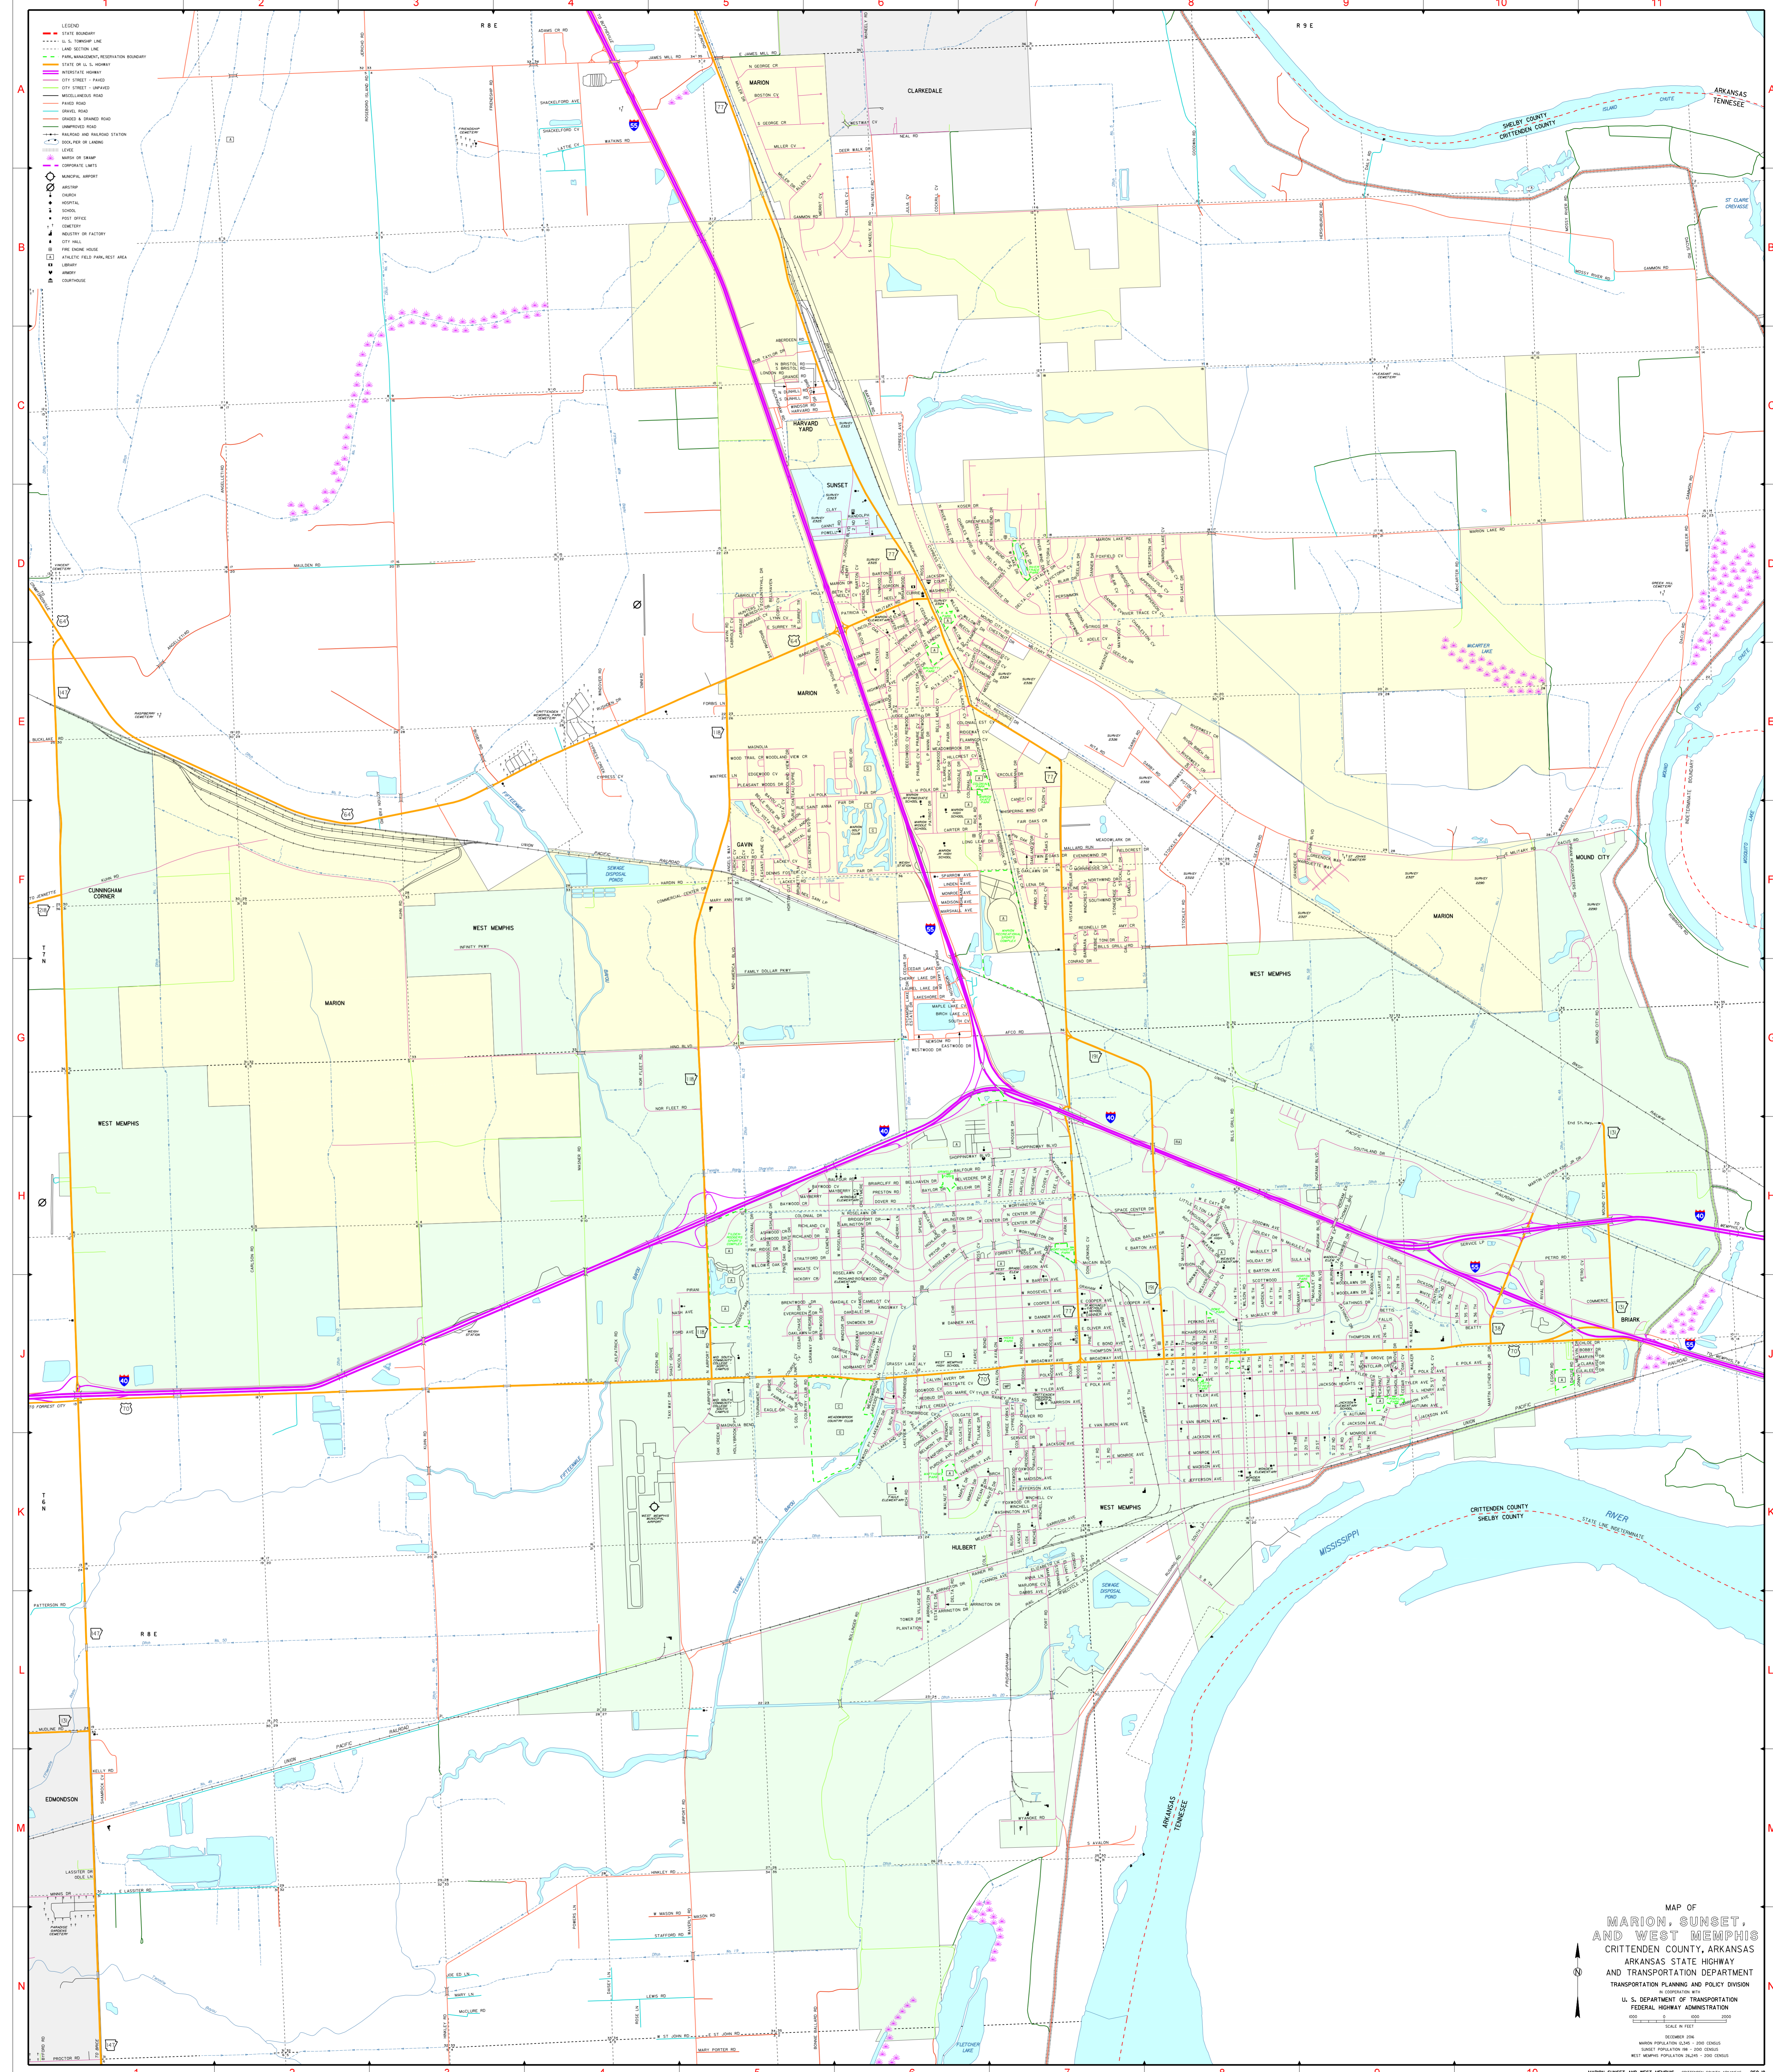

1. INDEX
2. A
   - B
   - C
   - D
   - E
   - F
   - G
   - H
   - J
   - K
   - L
   - M
   - N