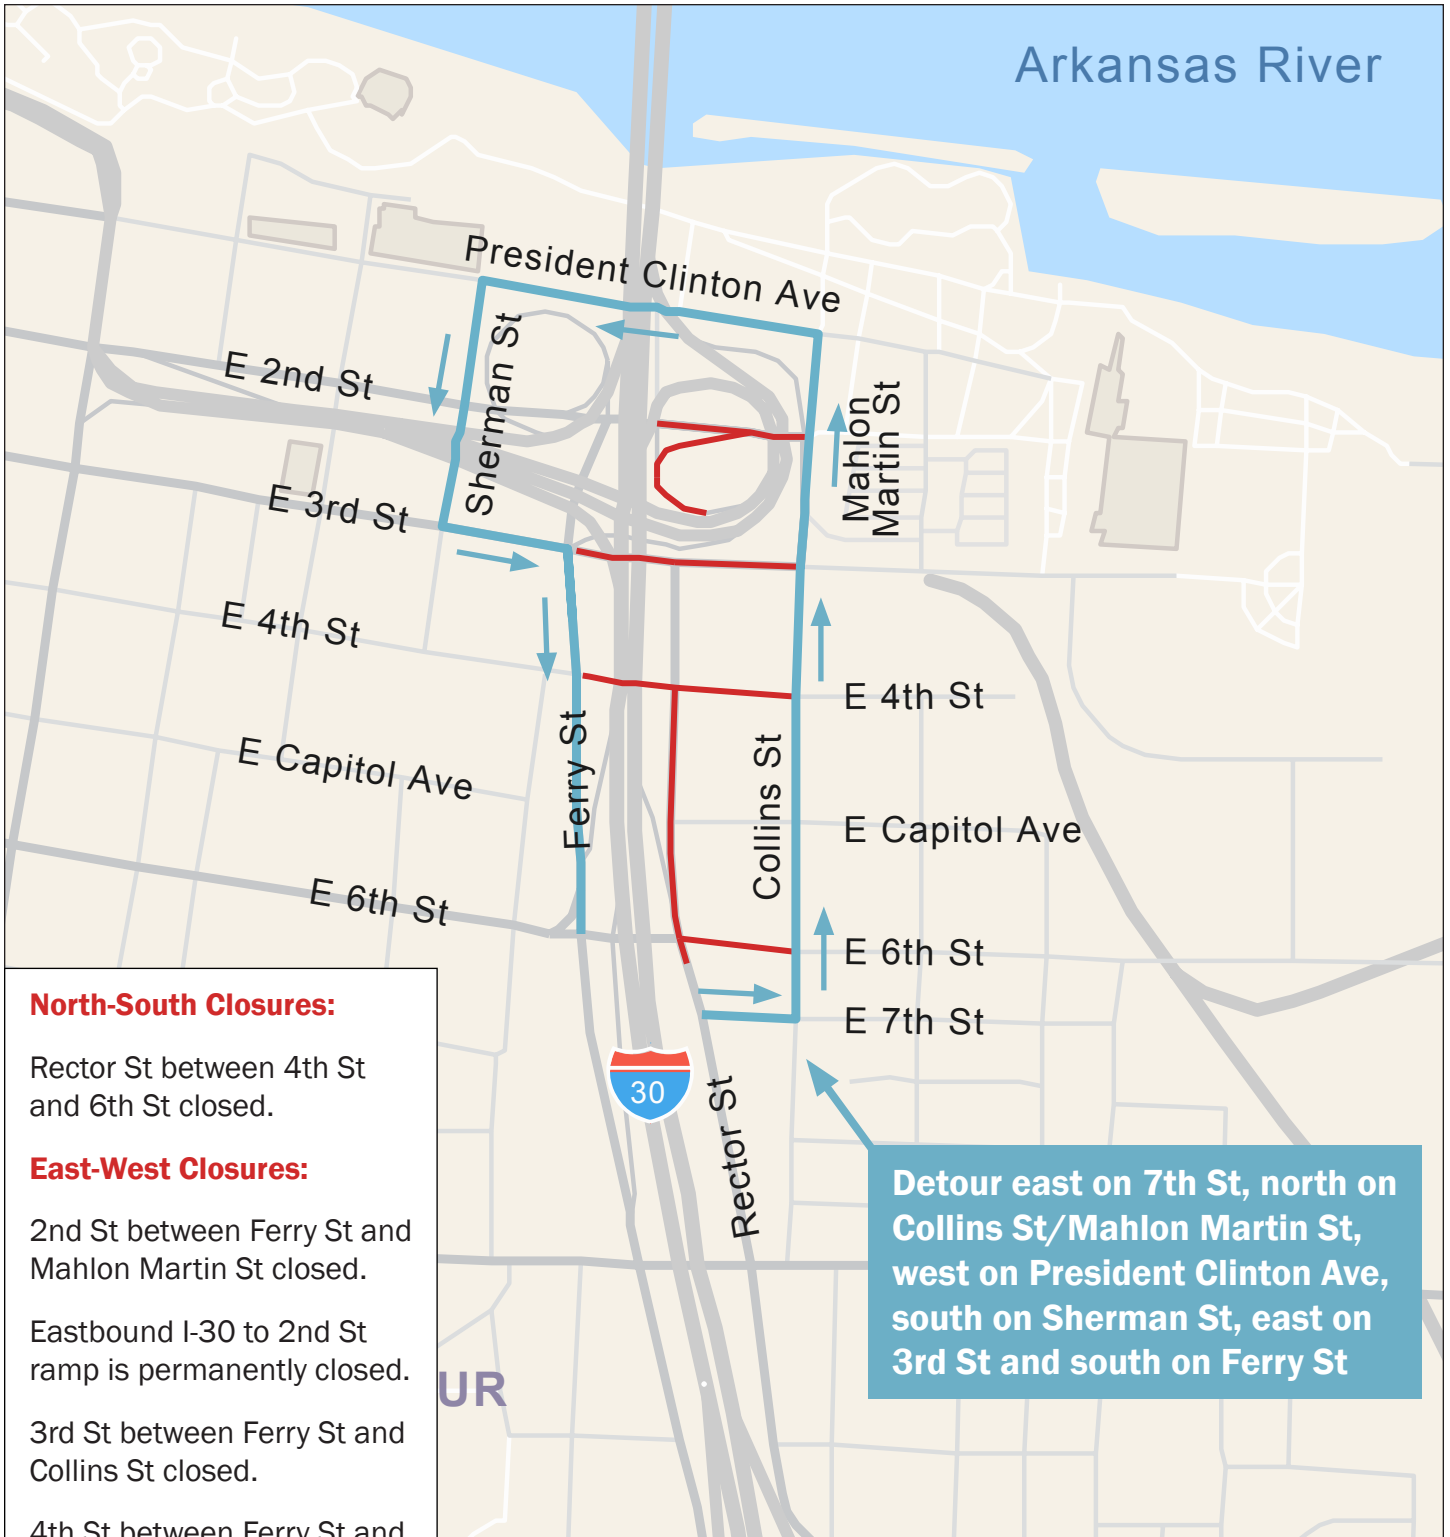

Collins St Opens between 3rd & 4th St

Little Rock, Arkansas

North-South Closures:

Rector St between 4th St and 6th St closed.

East-West Closures:

2nd St between Ferry St and Mahlon Martin St closed.

Eastbound I-30 to 2nd St ramp is permanently closed.

3rd St between Ferry St and Collins St closed.

4th St between Ferry St and Collins St closed.

6th St between Rector St and Collins St closed.

Detour east on 7th St, north on Collins St/Mahlon Martin St, west on President Clinton Ave, south on Sherman St, east on 3rd St and south on Ferry St