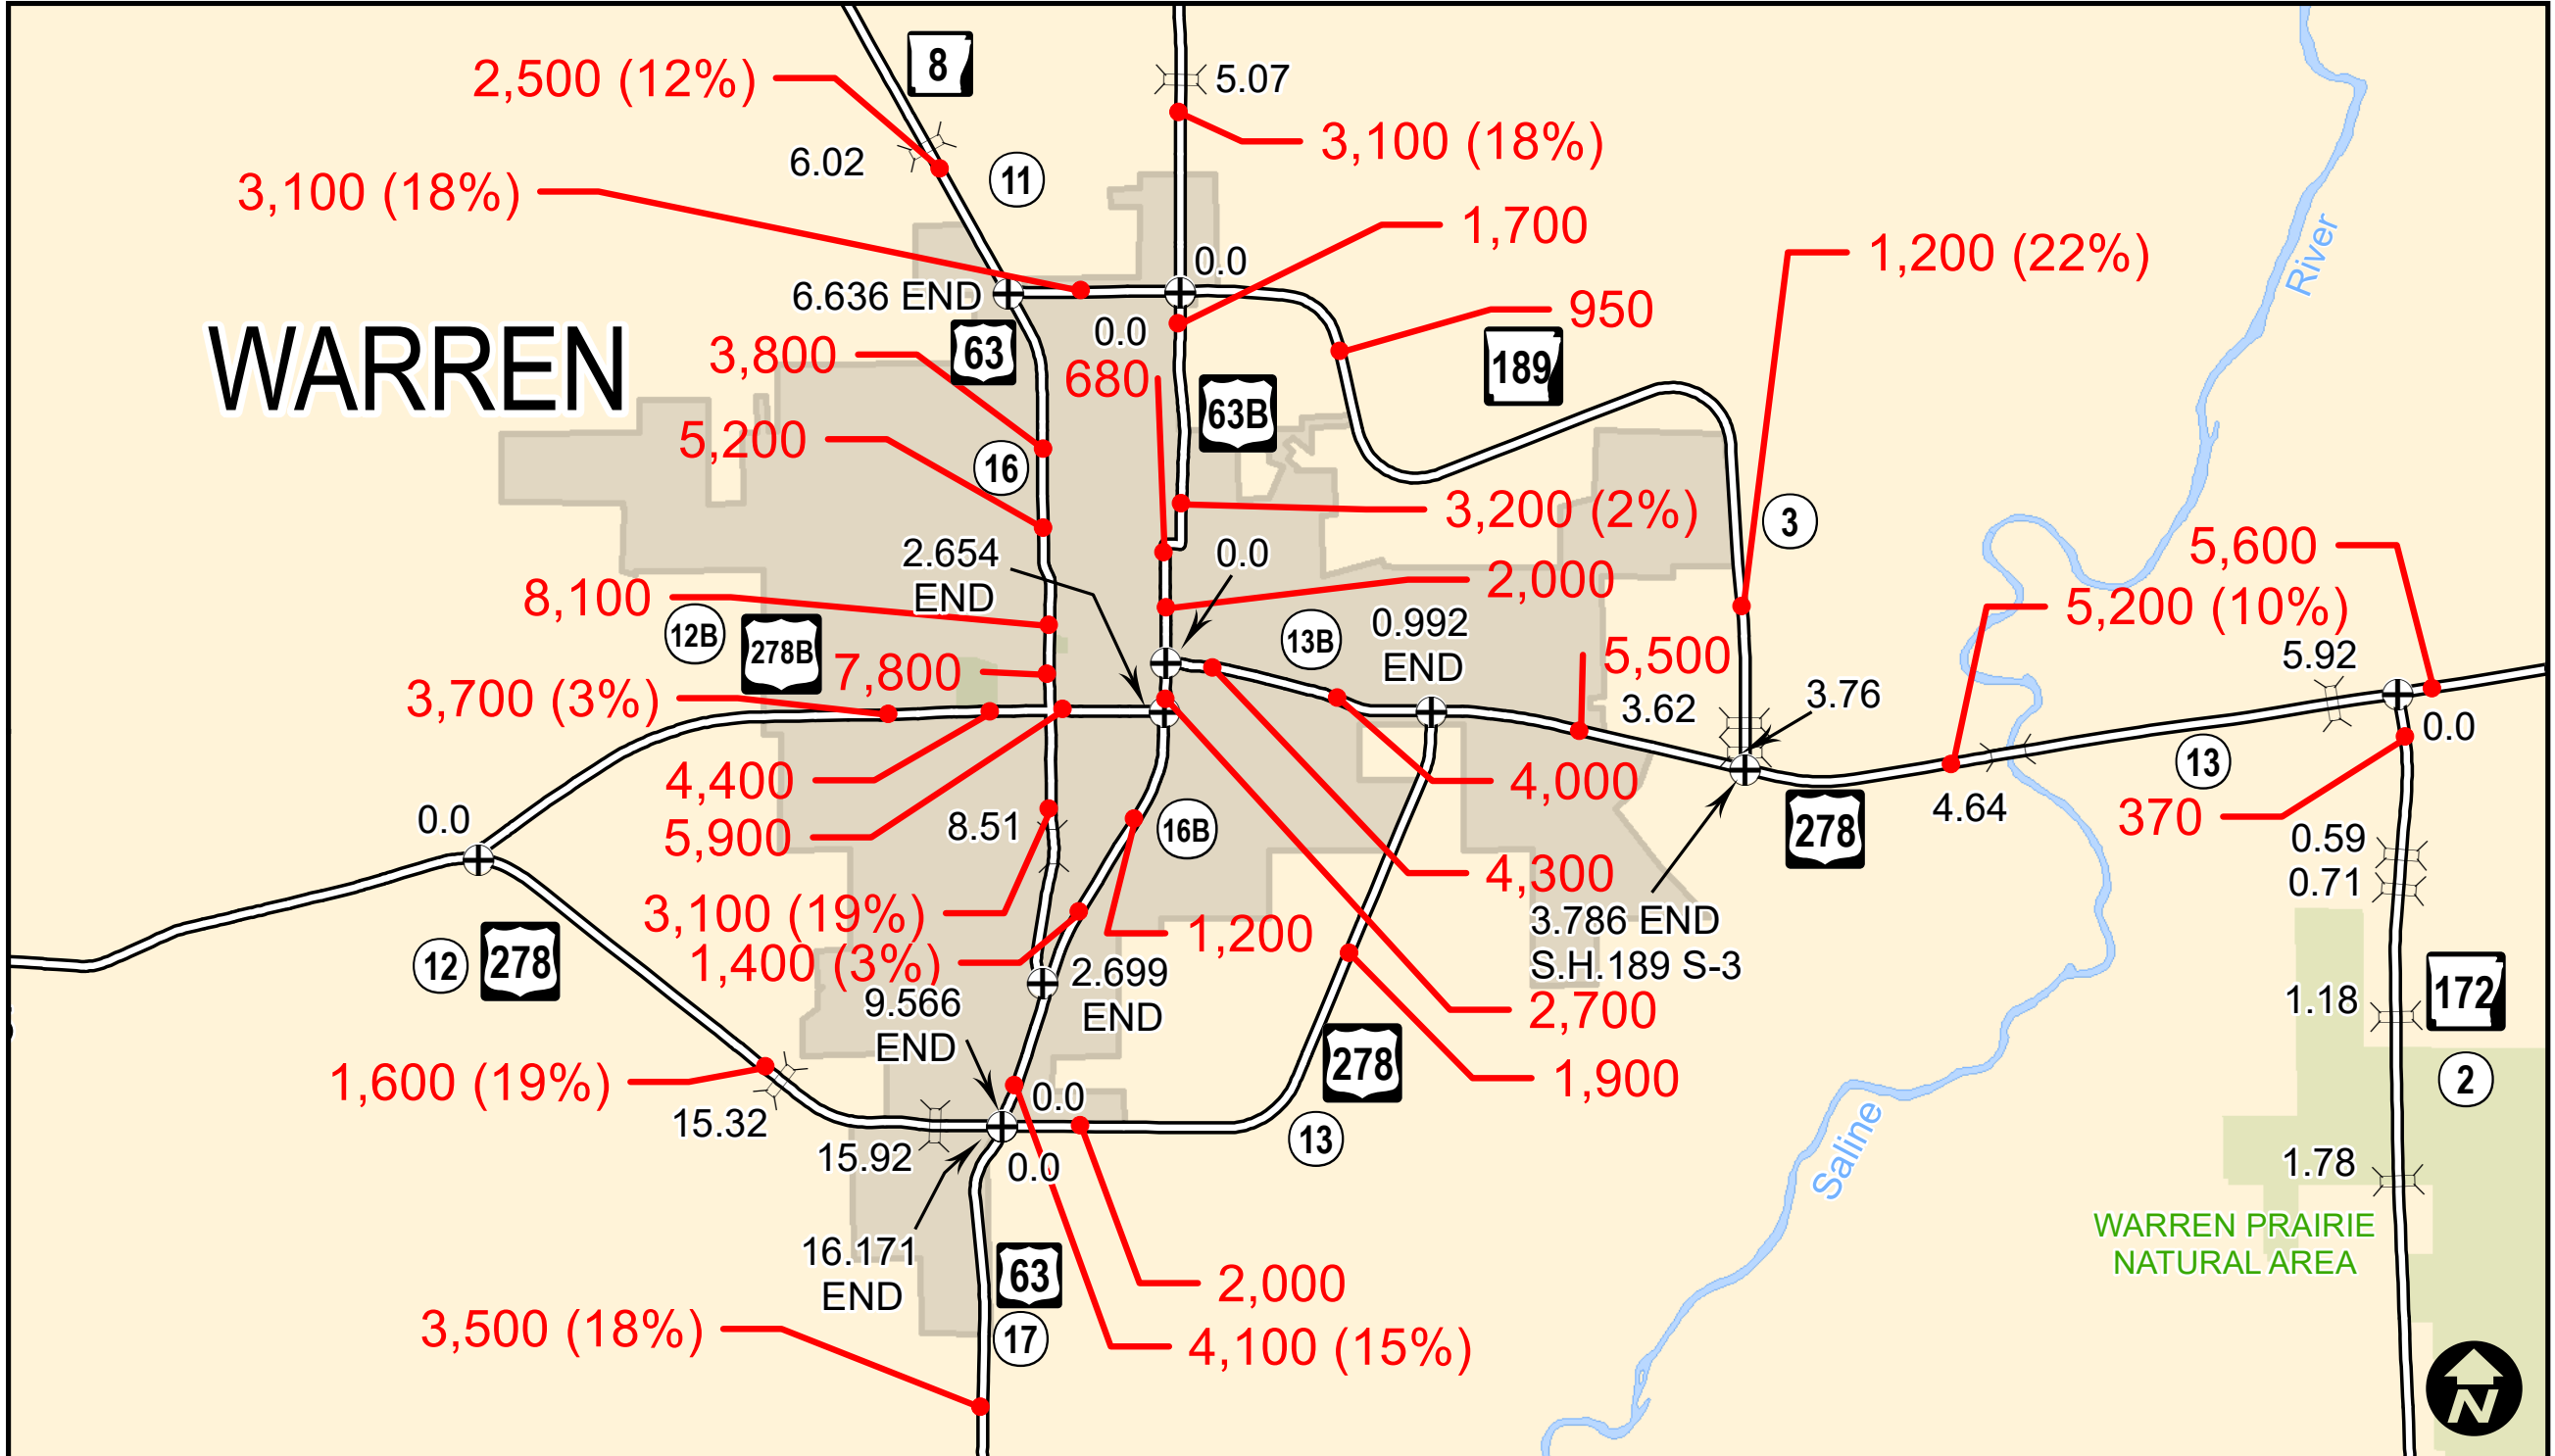

WARREN

2020 ANNUAL AVERAGE (TRUCK %) DAILY TRAFFIC ESTIMATES