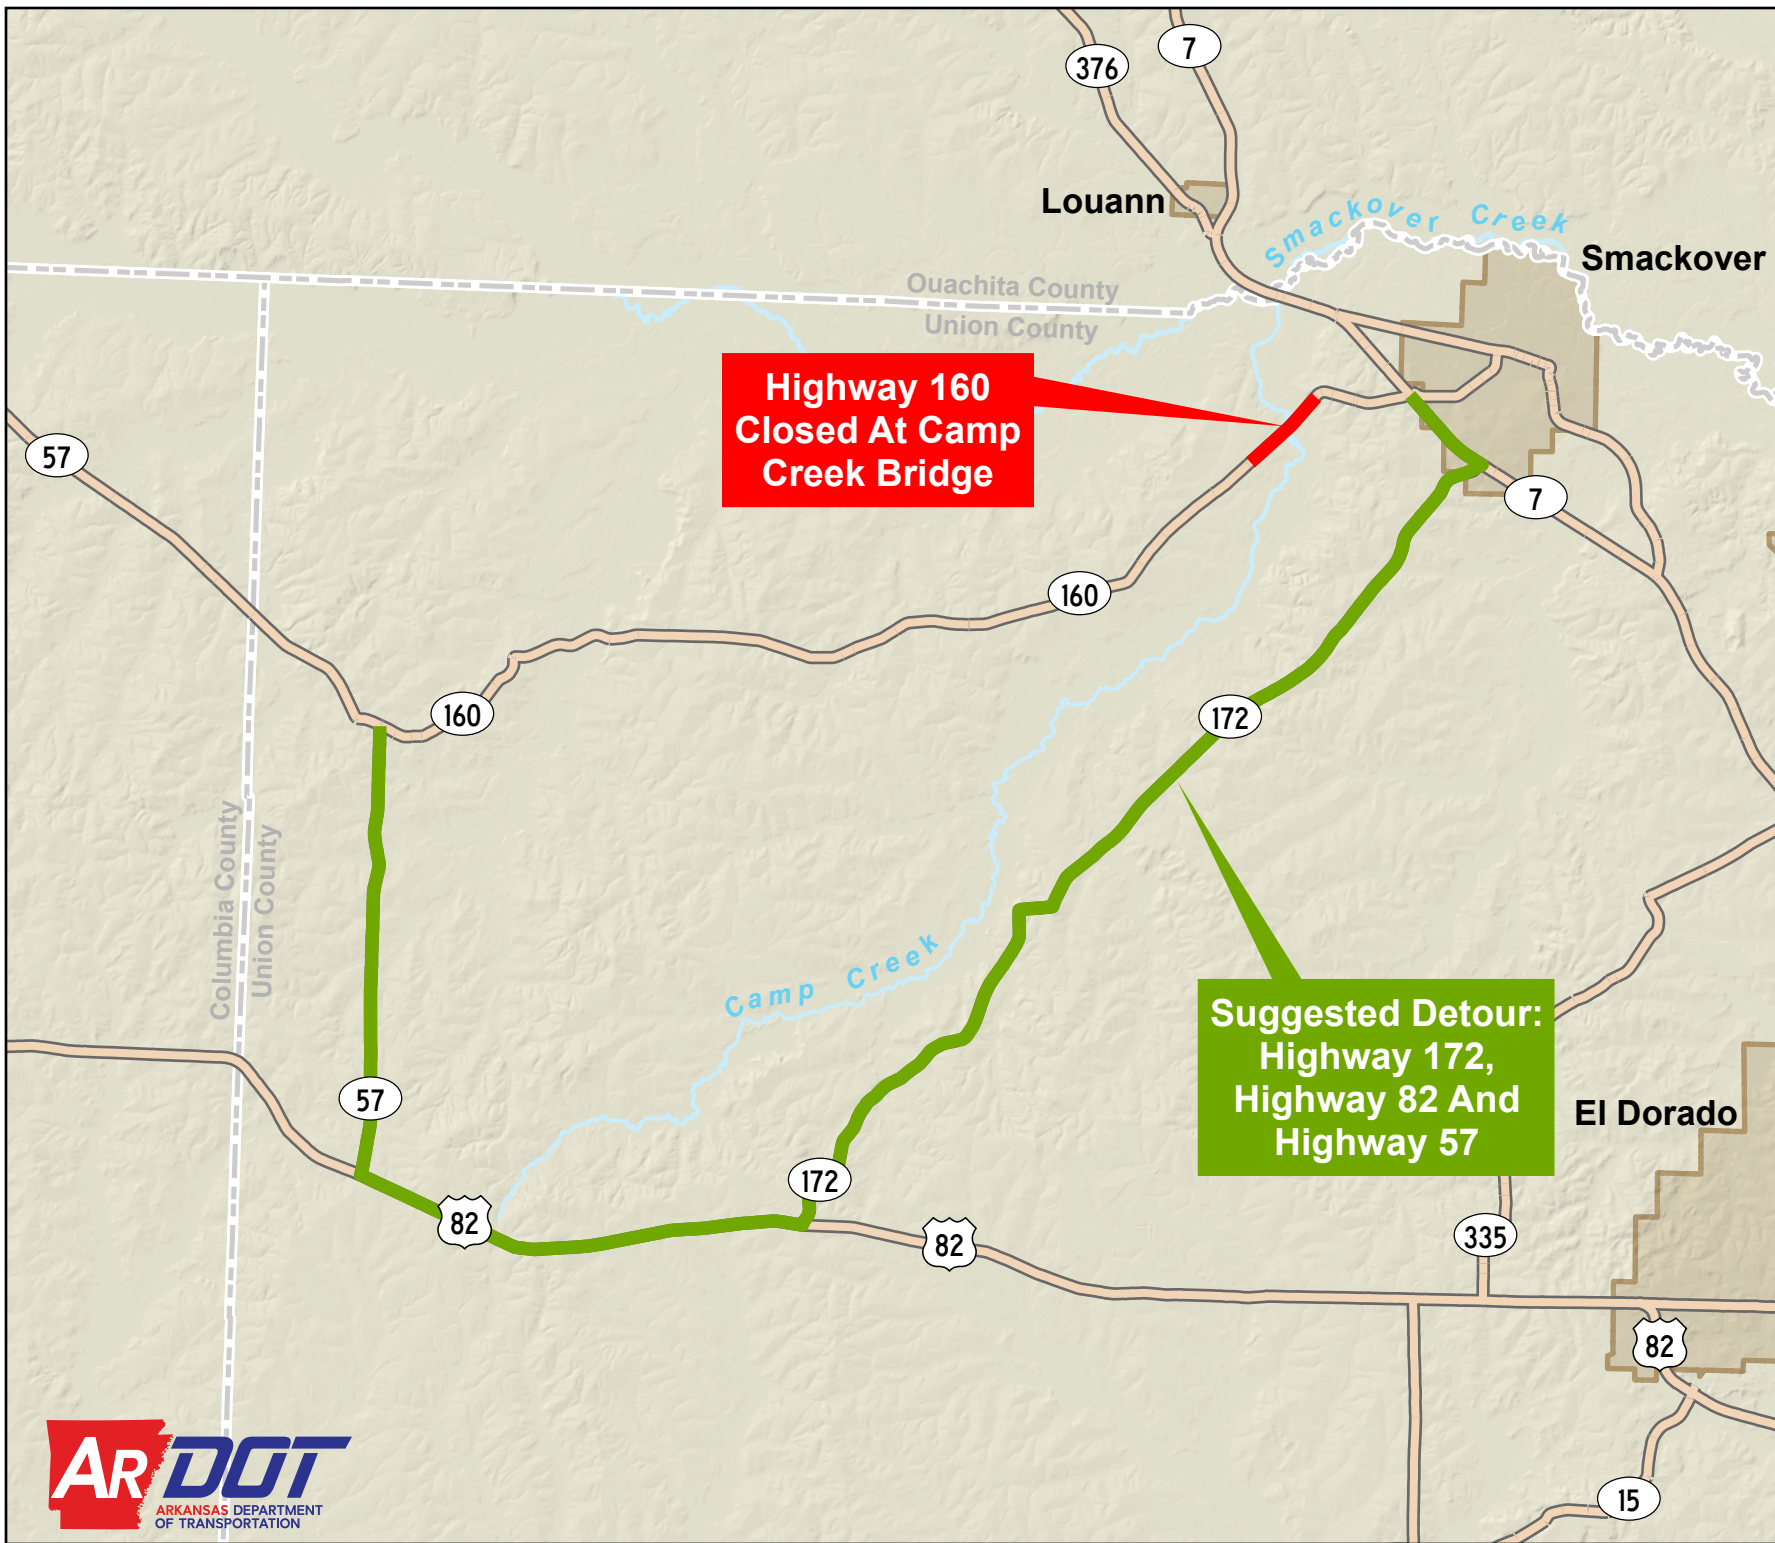

Highway 160 Detour

Union County

TP&P: GIS: 10/6/2021