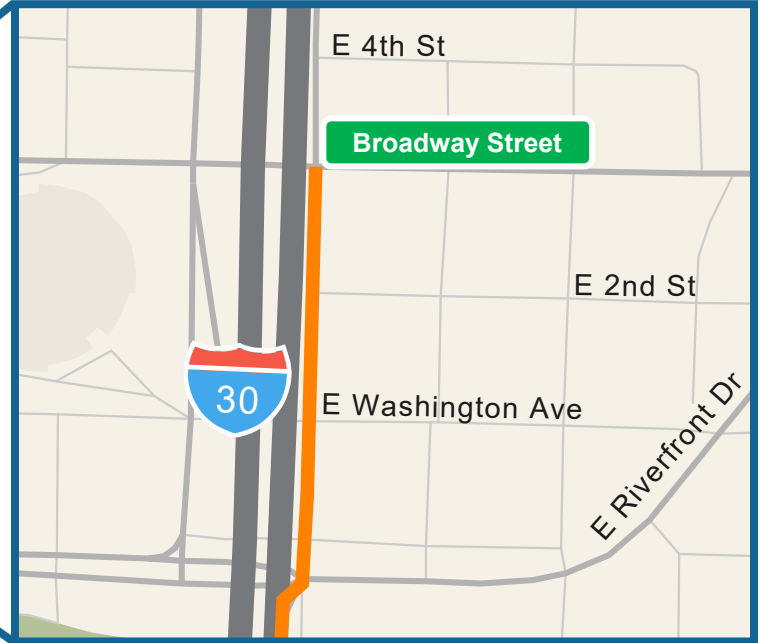

I-30 East Broadway Street Exit

Little Rock and North Little Rock, Arkansas

To access Broadway St from I-630 or I-30 eastbound, take Downtown Exit 140 to the I-30 frontage road and across the river bridge