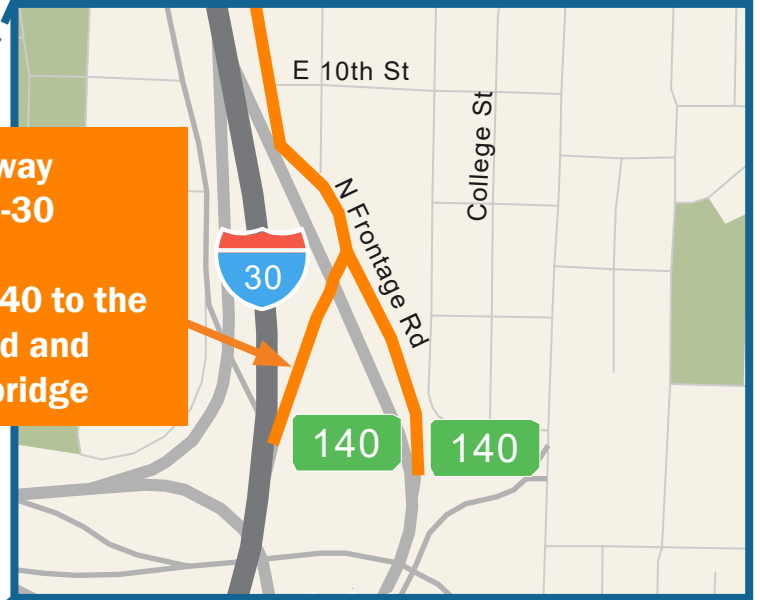

I-30 East Broadway Street Exit

Little Rock and North Little Rock, Arkansas

To access Broadway St from I-630 or I-30 eastbound, take Downtown Exit 140 to the I-30 frontage road and across the river bridge