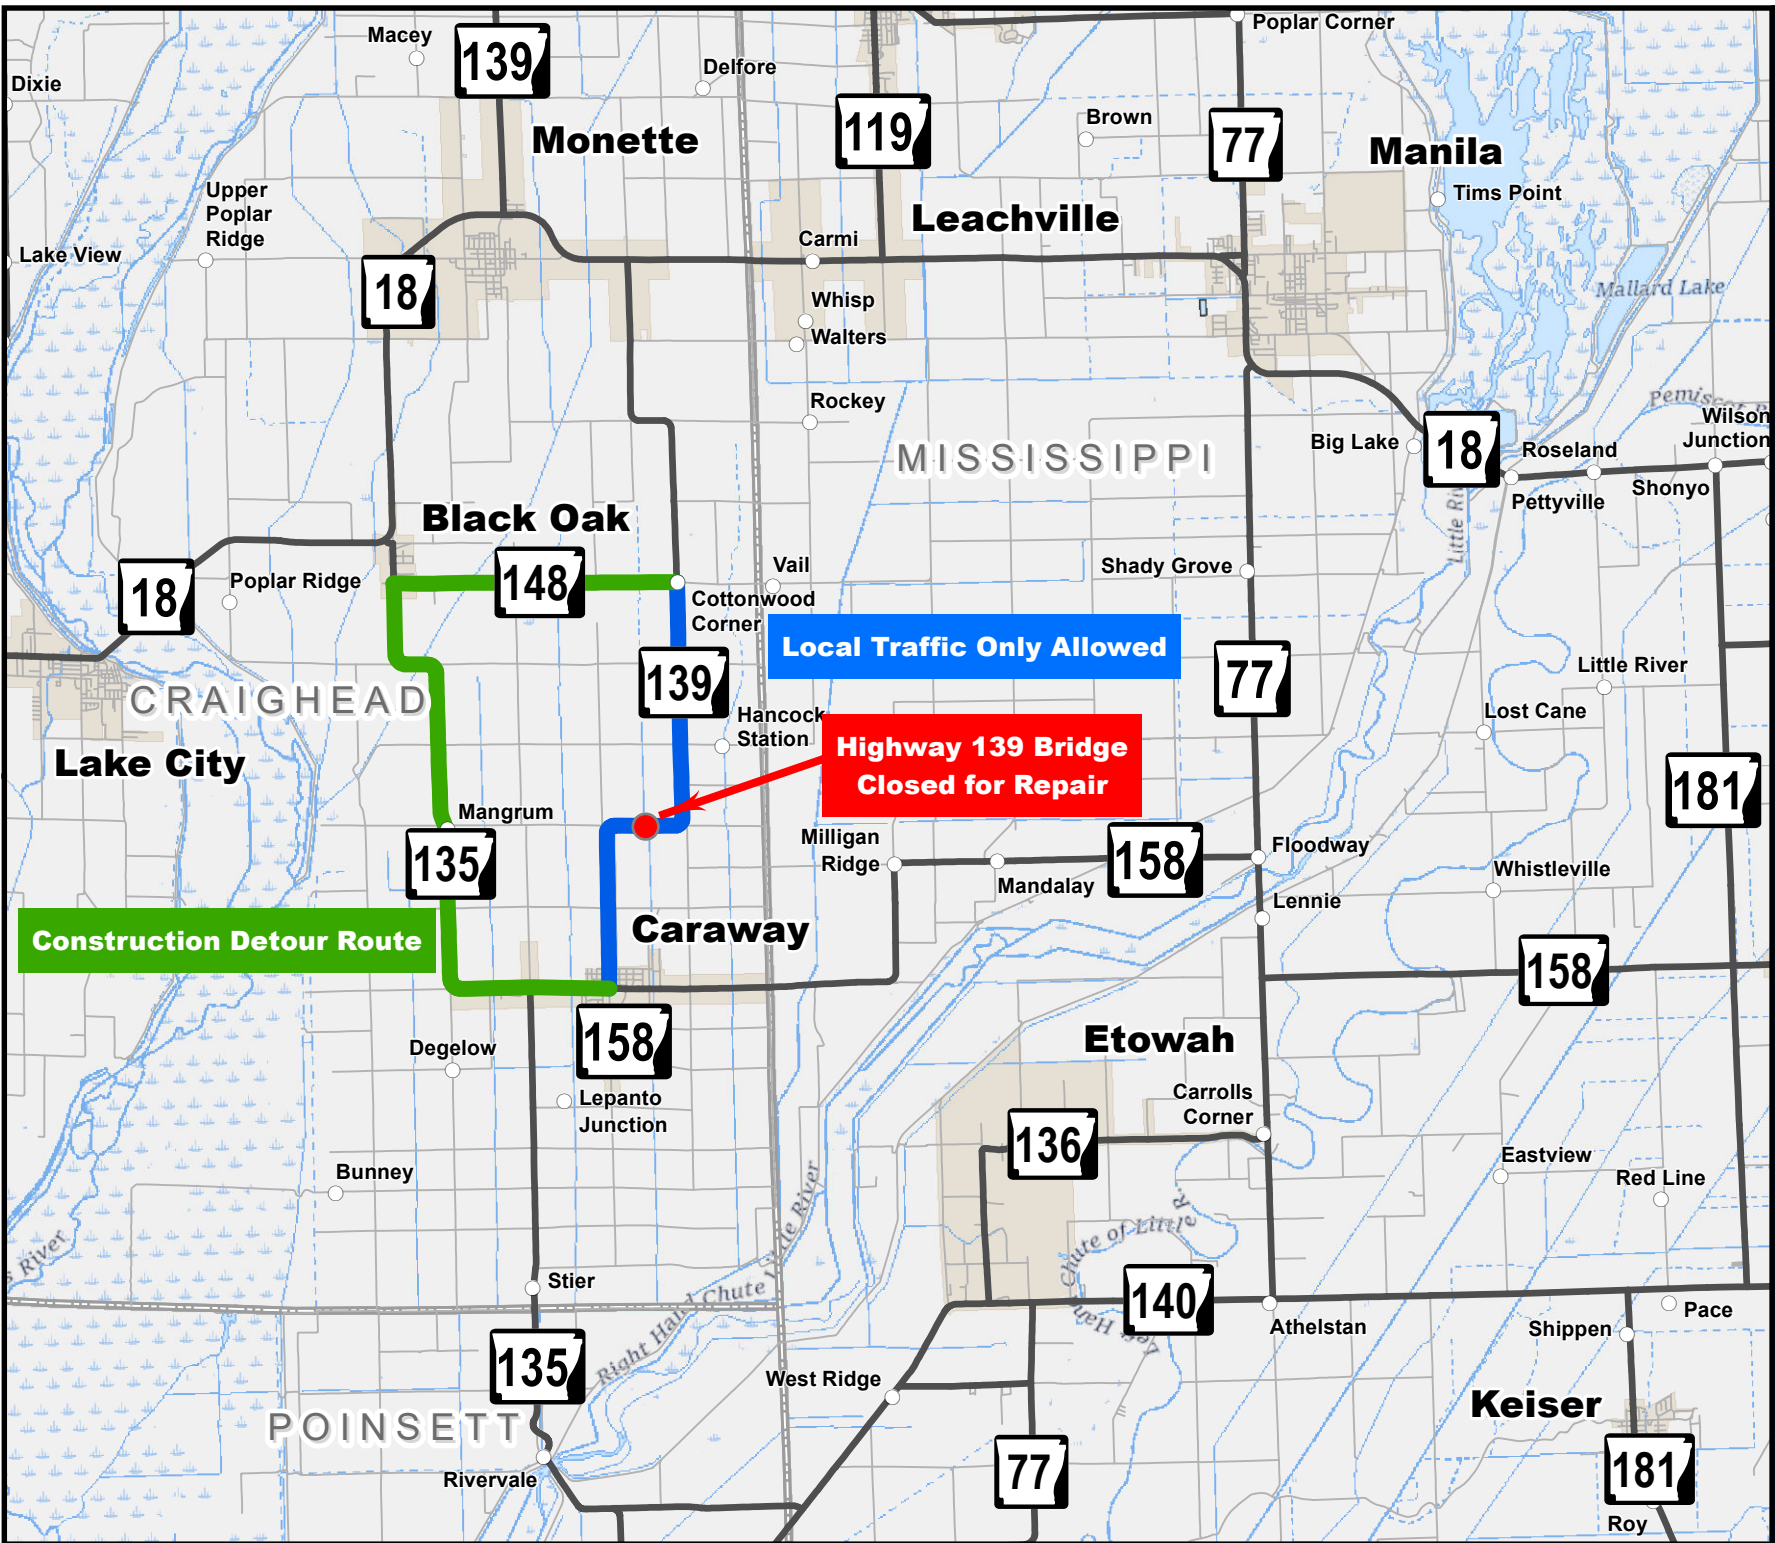

# Highway 139 Detour

## Craighead County

PLAN: GIS: 9/15/2023