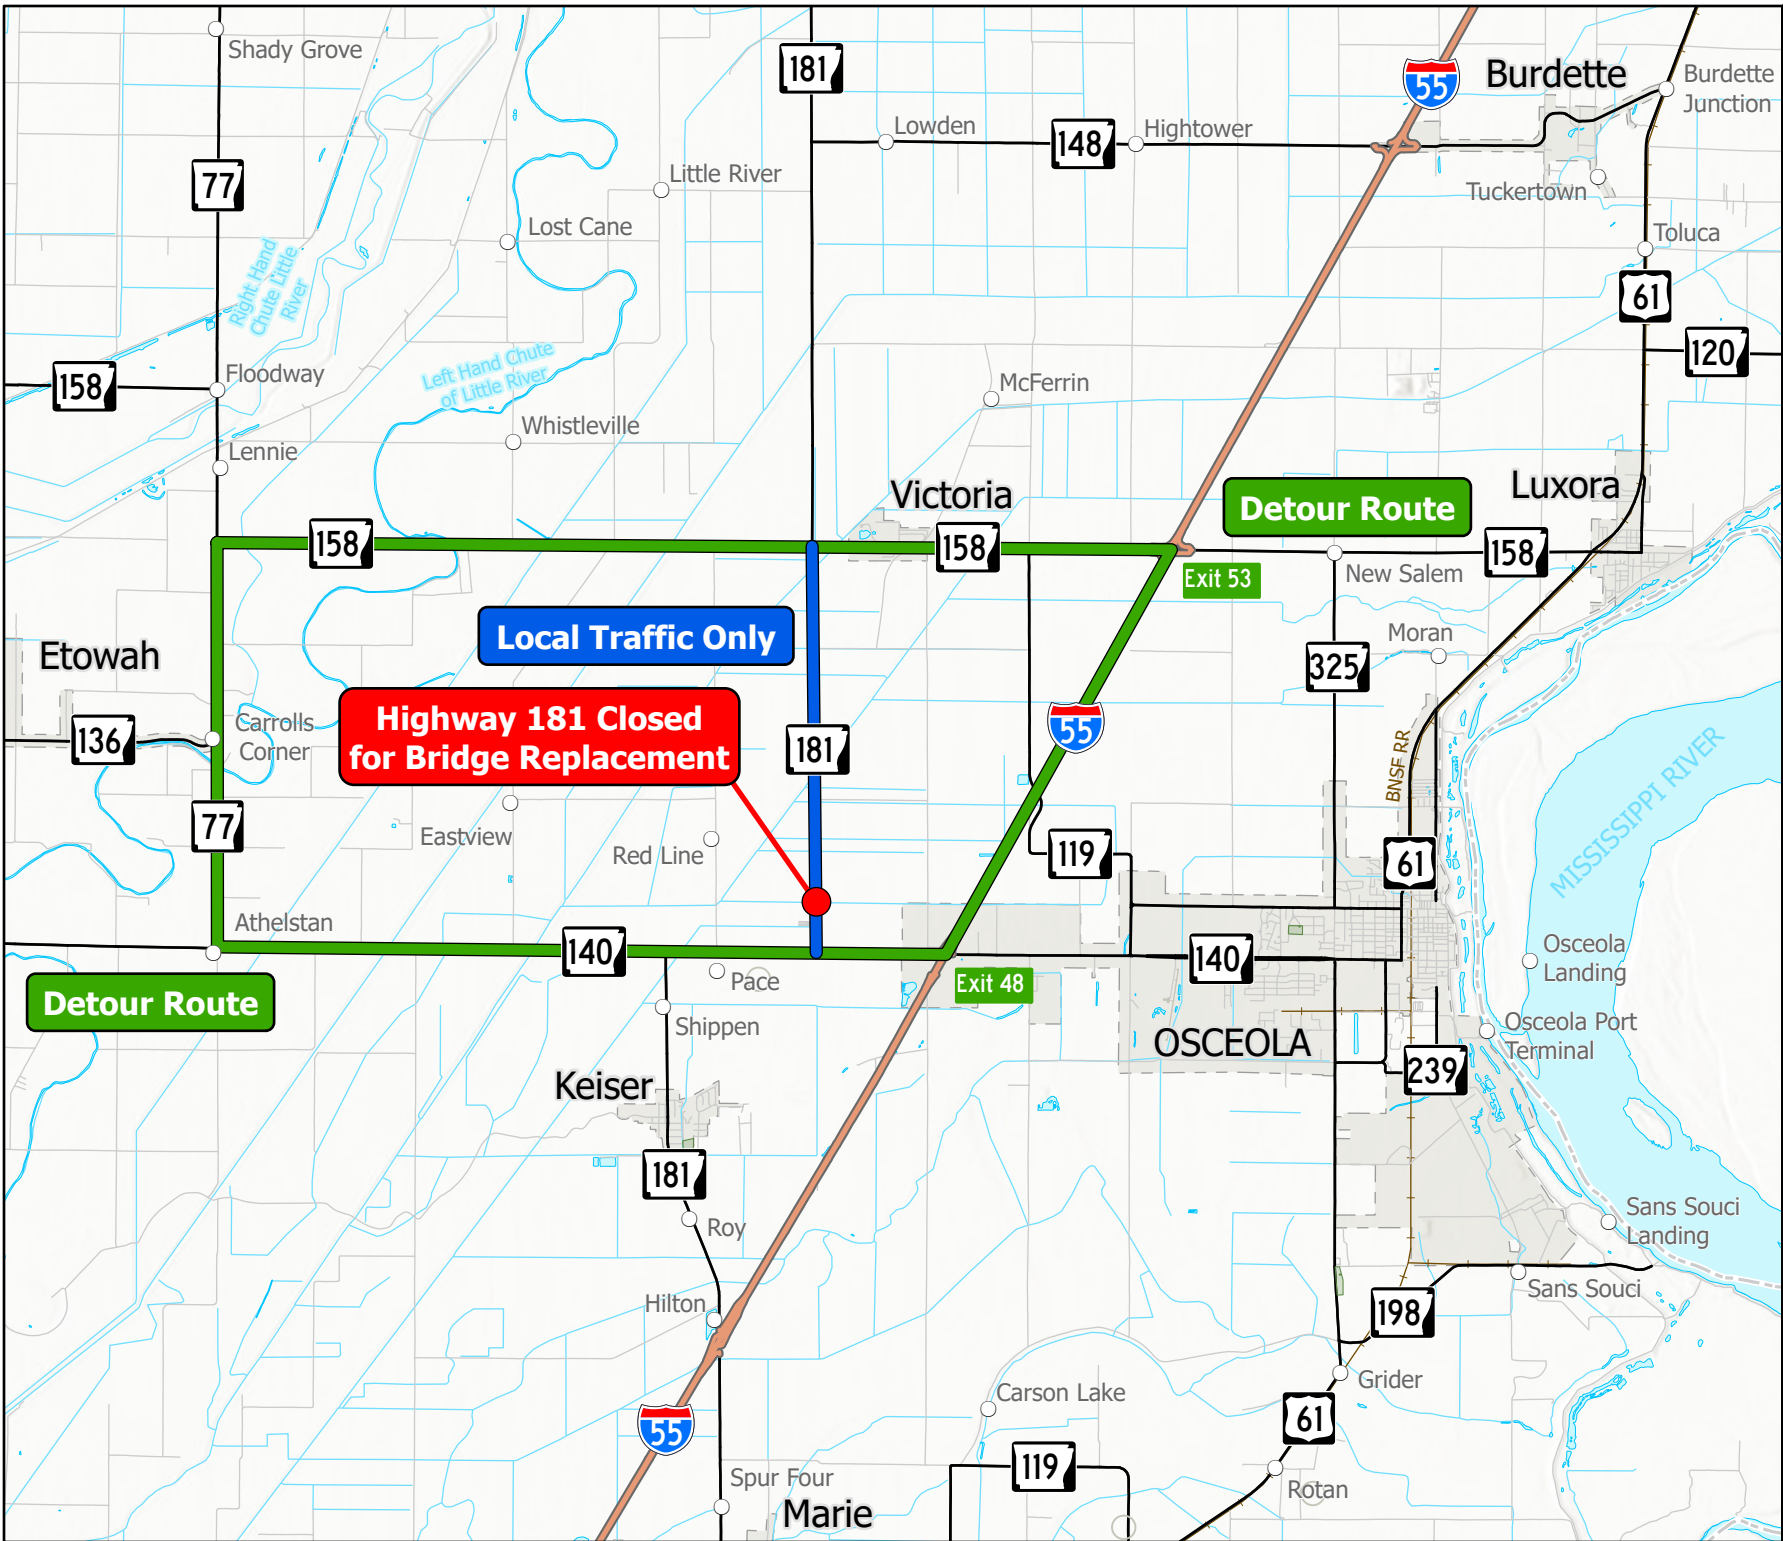

# Highway 181 Closure Bridge Replacement Mississippi County

PLAN: GIS/ 3/18/2024