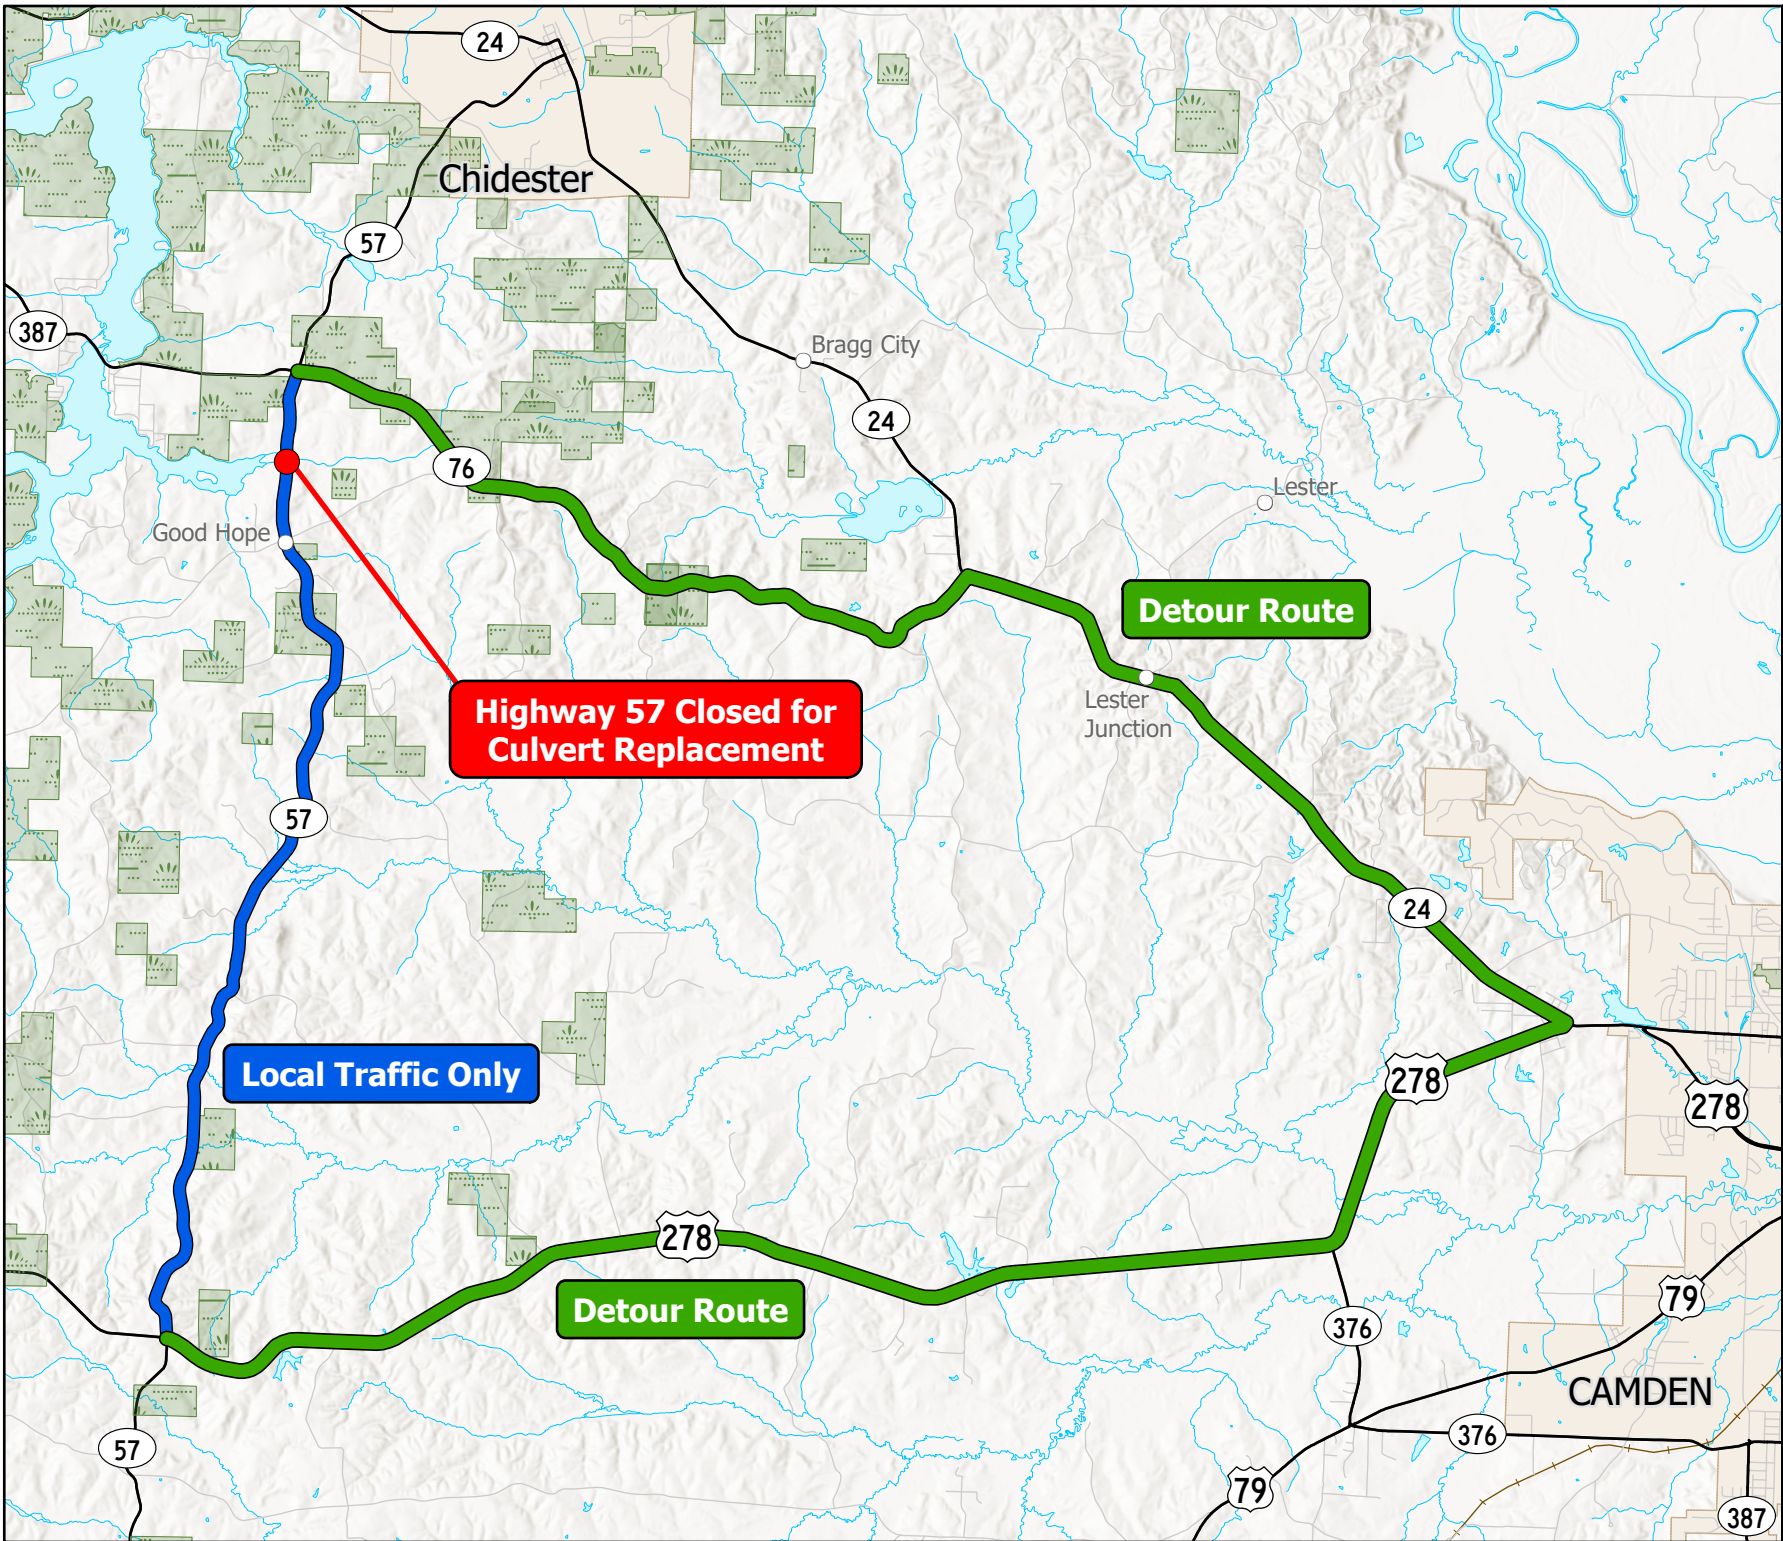

Highway 57 Closure Culvert Replacement Ouachita County

PLAN: GIS: 11/30/2023