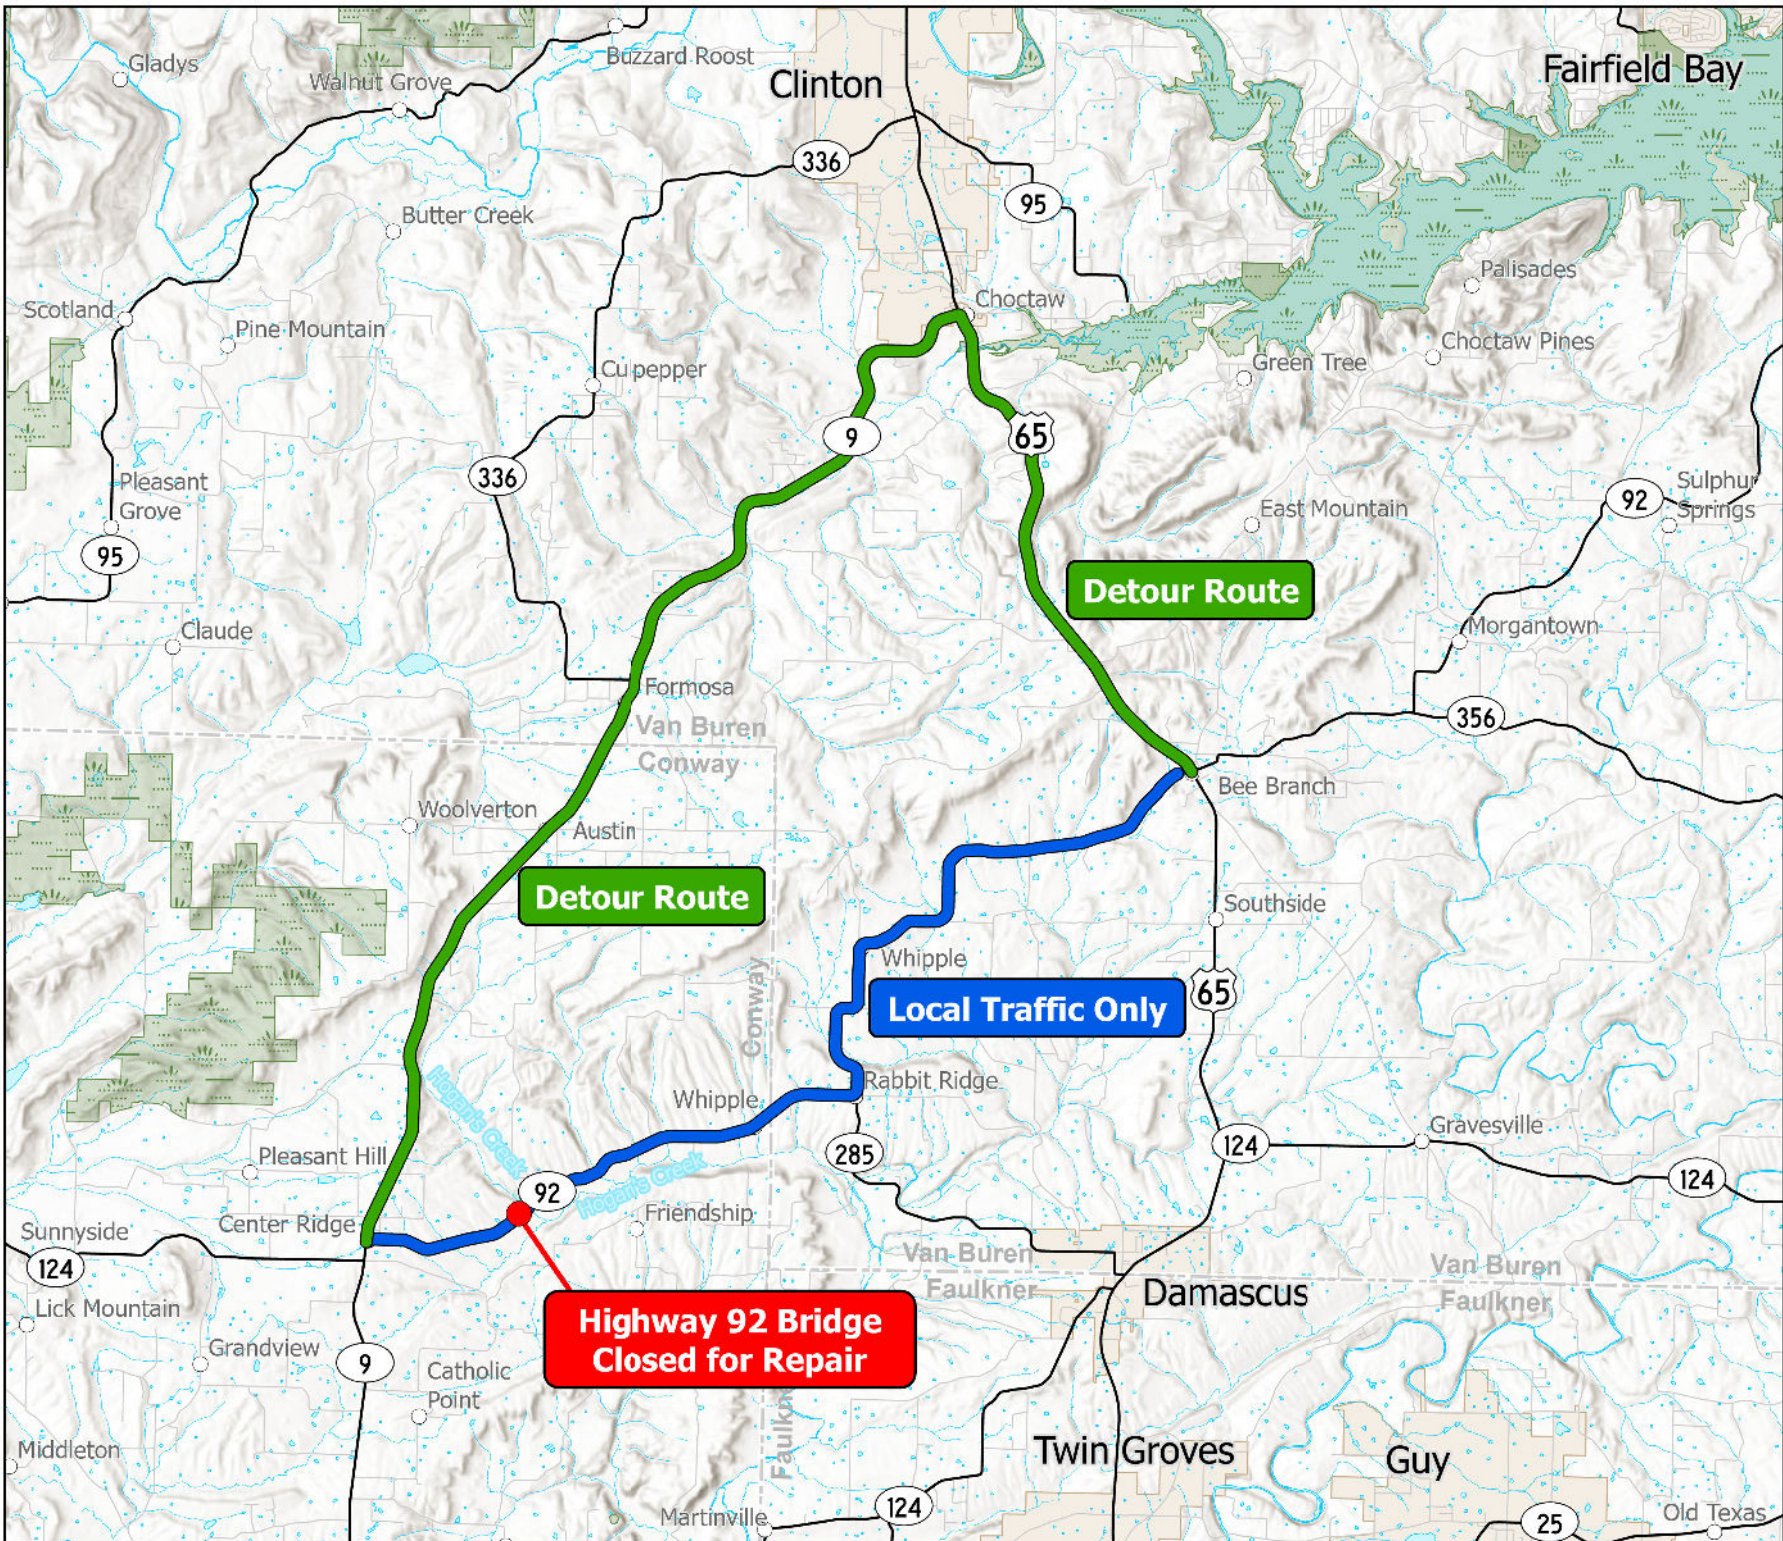

# Highway 92 Bridge Closure Conway and Van Buren Counties

PLAN: GIS: 11/21/2023