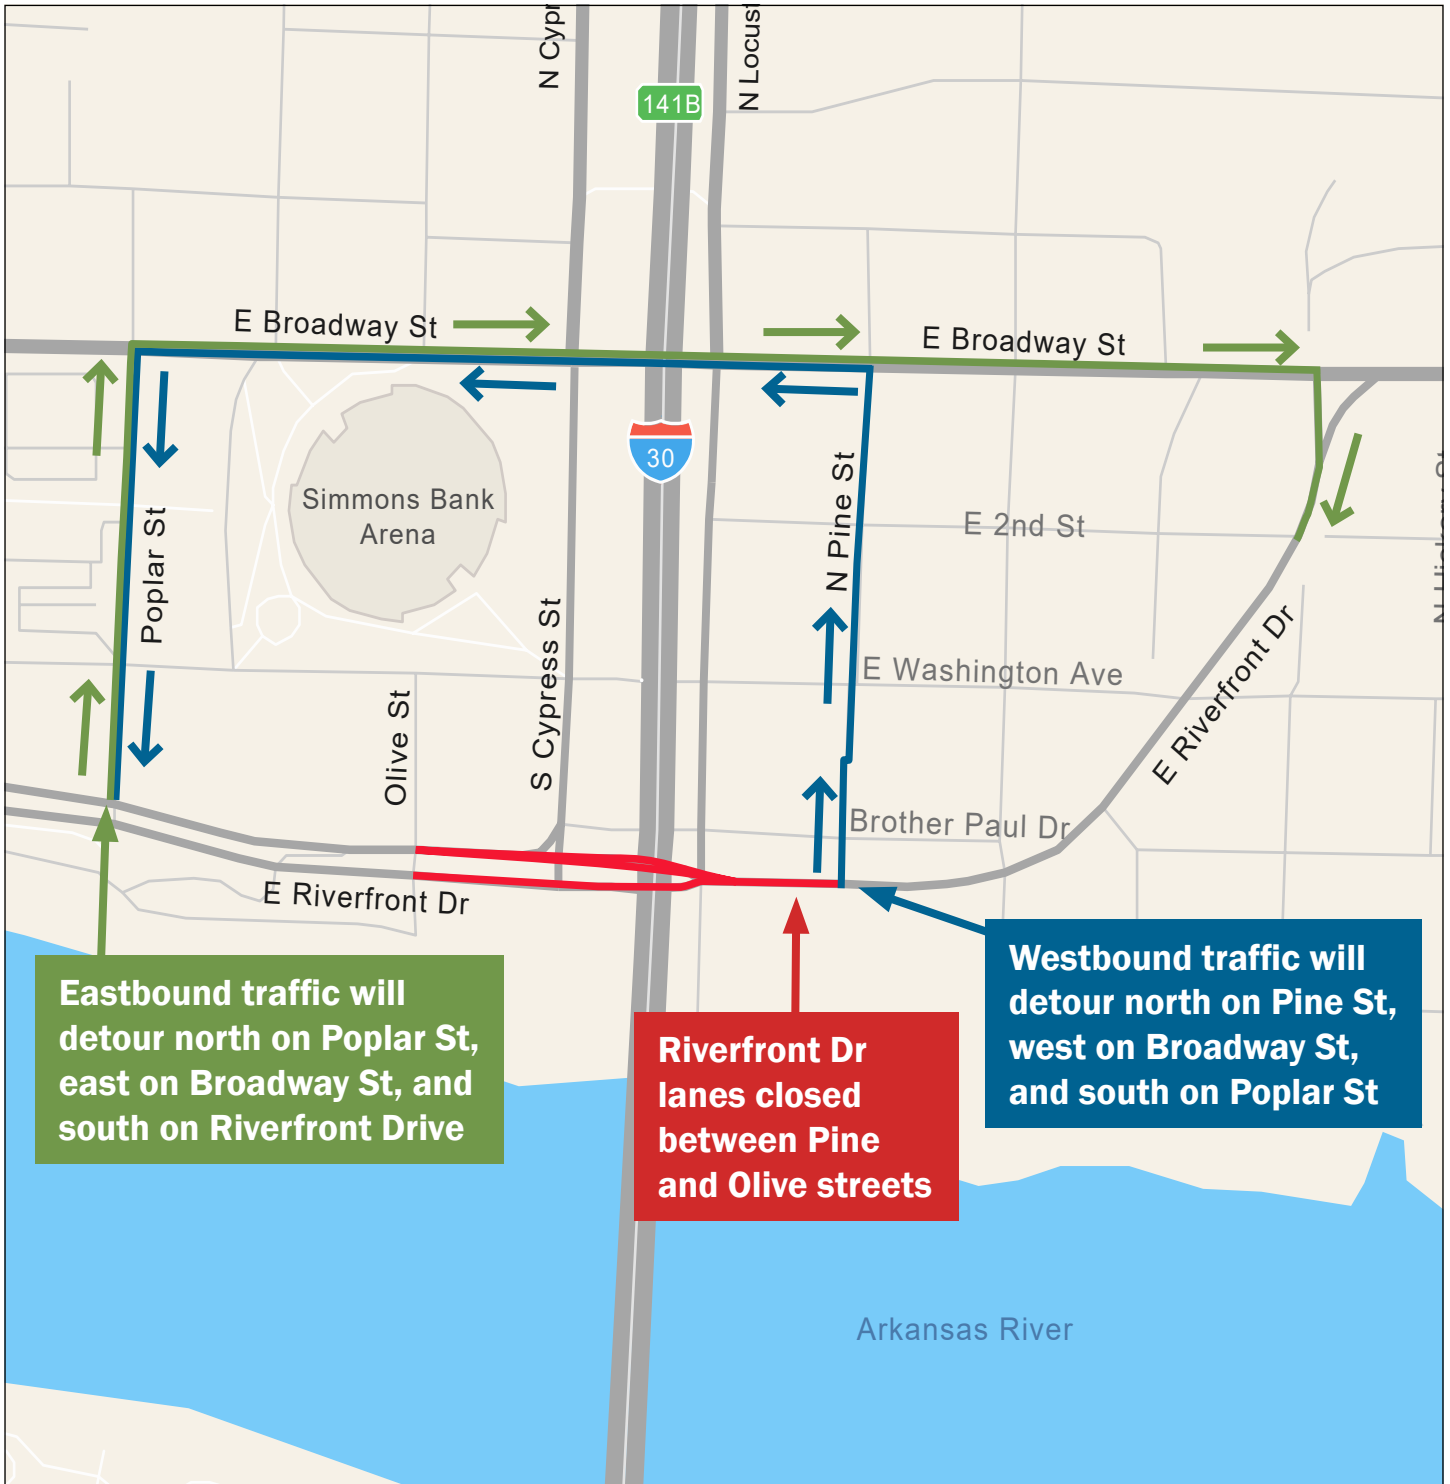

# Riverfront Drive Closure Detour

North Little Rock, Arkansas

Eastbound traffic will detour north on Poplar St, east on Broadway St, and south on Riverfront Drive

Riverfront Dr lanes closed between Pine and Olive streets

Westbound traffic will detour north on Pine St, west on Broadway St, and south on Poplar St